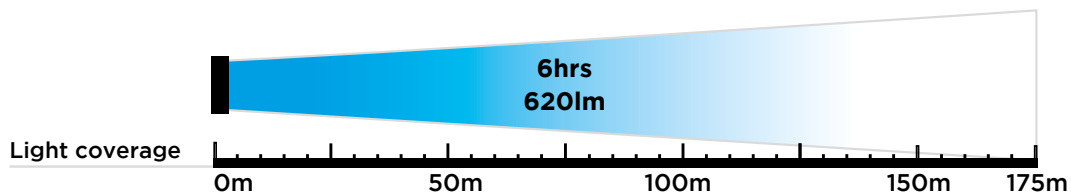

PRODUCT CODE	DIMENSIONS	WEIGHT
NSNAVIGATOR620R	(L)135x(W)26x(D)26mm	74g

Supplied with:

- USB Charging Cable

Optional Accessories:

- AC /DC charger