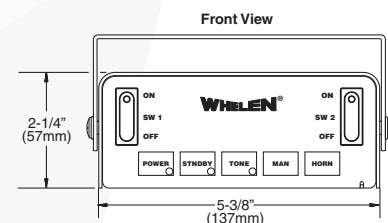

MODELS

23 Siren Tones

- Tone Off
- Wail
- Yelp
- Hi/Low
- Piercer
- Yelp 249
- Warble
- Whoop
- Mechanical
- Pulsed Airhorn
- Airhorn Hi/Low
- Alternate Wail
- Alternate Yelp
- Pulsed Piercer
- Pulsed Yelp/Airhorn
- Wail Coast
- Wail Stop
- Mechanical Coast
- Mechanical Stop
- Hi-Wail-Coast
- Hi-Wail-Stop
- Airhorn Hi
- Airhorn Low