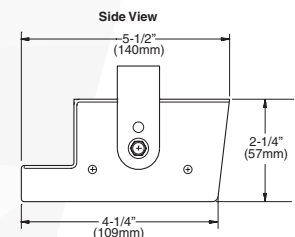

MODELS

23 Siren Tones

- Tone Off
- Wail
- Yelp
- Hi/Low
- Piercer
- Yelp 249
- Warble
- Whoop
- Mechanical
- Pulsed Airhorn
- Airhorn Hi/Low
- Alternate Wail
- Alternate Yelp
- Pulsed Piercer
- Pulsed Yelp/Airhorn
- Wail Coast
- Wail Stop
- Mechanical Coast
- Mechanical Stop
- Hi-Wail-Coast
- Hi-Wail-Stop
- Airhorn Hi
- Airhorn Low