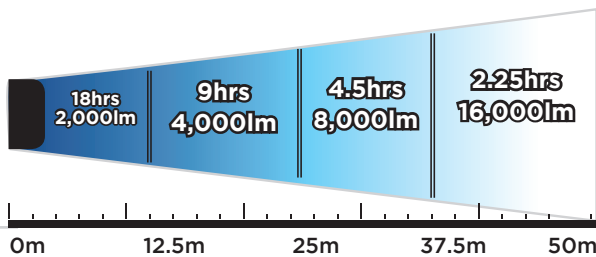

24Ah SLA

SLA
17.3 KG
7HRS CHARGE TIME