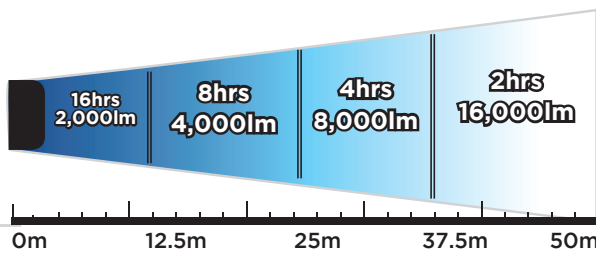

2 Battery Choices:

18Ah Li-ion

Powered by Rechargeable
LI-ION Technology
8.1 KG
8HRS CHARGE TIME

Light coverage

PRODUCT CODE	DIMENSIONS
NSSOLARISMEGA16K-18.A/H-LI-ION	(H)330x(L)350x(D)310mm (head/case)

Optional Extras:

SLA
24.4 KG
10HRS CHARGE TIME

Light coverage

PRODUCT CODE	DIMENSIONS
NSSOLARISMEGA16K-38	(H)225x(L)200x(D)100mm (head/case)