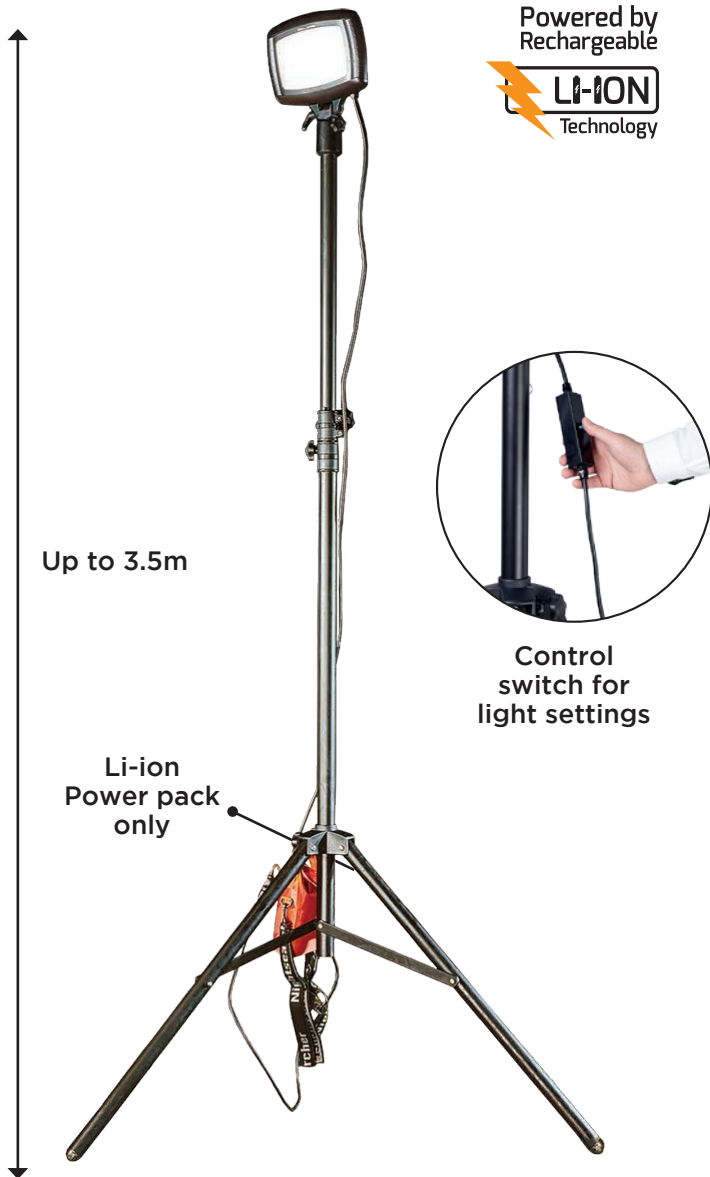

Designed For Temporary Floodlighting Large Areas

Powerful rechargeable floodlight which is quick and easy to assemble. The MegaStar range is suitable for emergency services, military, construction sites and sports events where temporary lighting is needed. Six to eight units will illuminate 60x40m training area.

SOLARIS MEGASTAR LITE

SOLARIS MEGASTAR

Key features:

- Up to 16,000 lumens
- High, medium and low power options
- Tough impact resistant ABS plastic casing with polycarbonate lens (SLA model)
- Cool running and glare free operation
- Quick and easy to assemble
- Robust weatherproof construction

Supplied with:

- Lamp, power pack (18Ah Li-ion, 24/38Ah SLA)
- 3.5m Tripod and mains chargers

Tripod

- Robust aluminium Tripod
- Adjustable 3 section part with safety locking pins
- Extendable height from 1.5m to 3.5m

Power Pack

- Easy to transport and store
- Battery status indicator (24/38Ah SLA)
- Manufactured in virtually unbreakable polyethylene plastic
- Silent operation, no noise pollution

8 UNITS LIGHT 5-A-SIDE PITCH