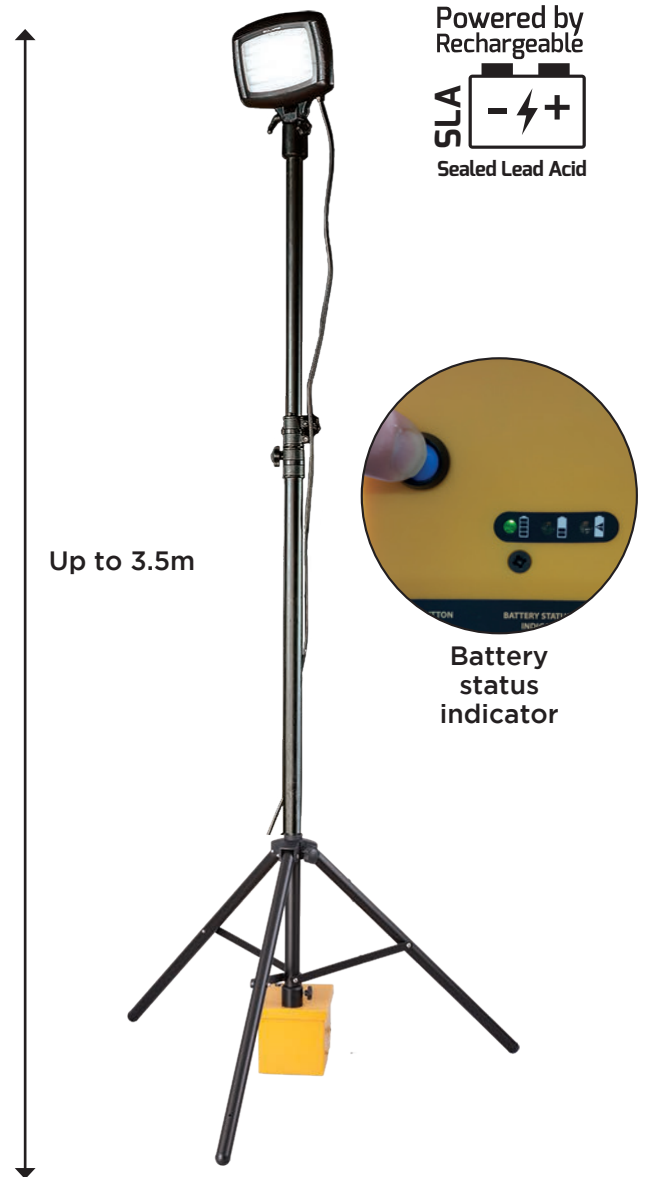

Designed For Temporary Floodlighting Large Areas

Powerful rechargeable floodlight which is quick and easy to assemble. The MegaStar range is suitable for emergency services, military, construction sites and sports events where temporary lighting is needed. Six to eight units will illuminate 60x40m training area.

SOLARIS MEGASTAR LITE

SOLARIS MEGASTAR

Key features:

- Up to 16,000 lumens
- High, medium and low power options
- Tough impact resistant ABS plastic casing with polycarbonate lens (SLA model)
- Cool running and glare free operation
- Quick and easy to assemble
- Robust weatherproof construction

Supplied with:

- Lamp, power pack (18Ah Li-ion, 24/38Ah SLA)
- 3.5m Tripod and mains chargers

Tripod

- Robust aluminium Tripod
- Adjustable 3 section part with safety locking pins
- Extendable height from 1.5m to 3.5m

Power Pack

- Easy to transport and store
- Battery status indicator (24/38Ah SLA)
- Manufactured in virtually unbreakable polyethylene plastic
- Silent operation, no noise pollution

8 UNITS LIGHT 5-A-SIDE PITCH