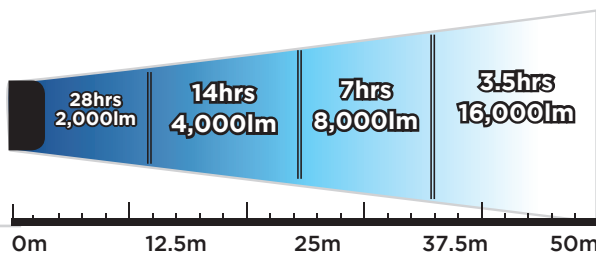

2 Battery Choices:

18Ah Li-ion

Powered by Rechargeable
LI-ION Technology
8.1 KG
8HRS CHARGE TIME

Light coverage

PRODUCT CODE	DIMENSIONS
NSSOLARISMEGA16K-18.A/H-LI-ION	(H)330x(L)350x(D)310mm (head/case)

Optional Extras:

- Stability ground pegs
- Multi charger
- Vehicle charger
- Carry bag

24Ah SLA

SLA
17.3 KG
7HRS CHARGE TIME

Light coverage

PRODUCT CODE	DIMENSIONS
NSSOLARISMEGA16K-24	(H)225x(L)200x(D)100mm (head/case)

38Ah SLA

SLA
24.4 KG
10HRS CHARGE TIME

Light coverage

PRODUCT CODE	DIMENSIONS
NSSOLARISMEGA16K-38	(H)225x(L)200x(D)100mm (head/case)