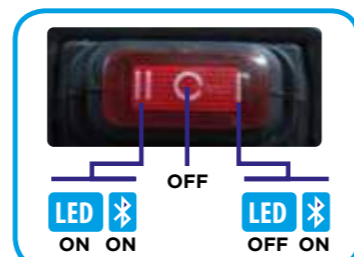

Key features:

- Powerful 2000 Lumens
- Bluetooth connection 6W Speaker
- Play you favourite music while you work
- Can be used, inside or out
- 120° Angle 20 metre flood beam
- Robust housing

2000

IP44

220-240V

20 Metres

1 Metre Impact Resistance

120° Beam

LED Light + Bluetooth Speaker Switch

Powered by Rechargeable LI-ION Technology

Robust Bumper Protection

Battery Charging + Status Indicator

Counter Top Display

Supplied with:
• USB Charging cable

Optional Accessories:
• 12/24V Car charger

PRODUCT CODE	DIMENSIONS	WEIGHT
NSGALAXYMINI1000	70x22.5x44mm	469g

Key features:

- Powerful 1000/500 lumens
- Power bank - charge your phone
- Battery charging + status indicator
- Robust housing
- Carry handle
- 3 Light modes: high, low + flashing
- 180° Degree foldable bracket