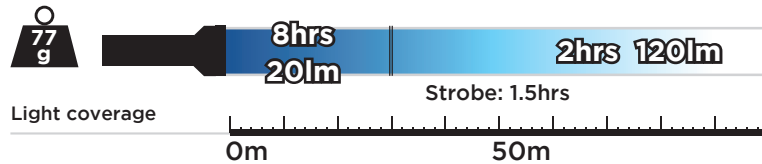

Explorer Flashlight Range

Pocket Sized, Robust, High Powered LED Flashlights

USB Rechargeable

Explorer-Penlight

Charging LED indicator

Key features:

- USB Rechargeable 3.7V Li-ion battery
- Delivers a bright 50 metre beam
- 160 lumens output
- Cree XP-G2 R4 LED, cool white
- Pocket sized
- Robust + ultra light aluminium body
- Designed to meet IPX4

Optional extras:

- Nylon belt holster
- AC and vehicle charging adaptors

68g

PRODUCT CODE	DIMENSIONS
NSEXPLORERPL	(L)160x(D)19mm

Explorer-X1

Powered by 1x

Three light modes

Key features:

- Delivers a bright 100 metre beam
- 120 lumens output,
- Cree XB-H T4 LED, cool white
- Pocket sized
- Designed to meet IPX4
- Robust + ultra light aluminium body

Optional extras:

- Nylon belt holster

PRODUCT CODE	DIMENSIONS
NSEXPLORERX1	(L)112x(D)24mm

Explorer-X2

Powered by 3x

Three light modes

Key features:

- Delivers a bright 250 metre beam
- 280 lumens output
- Cree XB-H T4 LED, cool white
- Pocket sized
- Designed to meet IPX4
- Robust + ultra light aluminium body