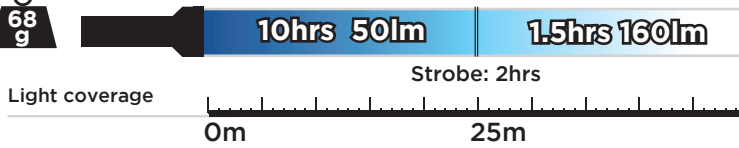

Optional extras:

- Nylon belt holster
- AC and vehicle charging adaptors

68g