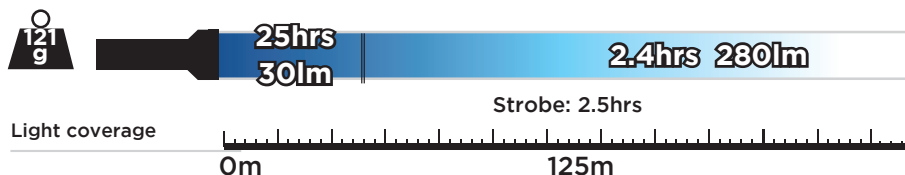

- Delivers a bright 100 metre beam
- 120 lumens output,
- Cree XB-H T4 LED, cool white
- Pocket sized
- Designed to meet IPX4
- Robust + ultra light aluminium body

Optional extras:

- Nylon belt holster

PRODUCT CODE	DIMENSIONS
NSEXPLORERX1	(L)112x(D)24mm

Explorer-X2

Powered by 3x

Three light modes

Key features:

- Delivers a bright 250 metre beam
- 280 lumens output
- Cree XB-H T4 LED, cool white
- Pocket sized
- Designed to meet IPX4
- Robust + ultra light aluminium body