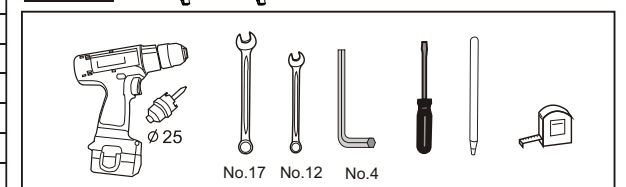

AEROKLAS

DECK COVER : SPEED

INSTALLATION MANUAL FOR

คู่มือติดตั้ง

NISSAN NAVARA C-CHANNEL DOUBLE CAB

นิสสัน นาวาร่า ซี แชนแนล 4 ประตู

AEROKLAS CO., LTD.

62 Soi Bangna-Trad 25, Bangna Bangkok 10260

Tel : (662) 7443020 -9 Fax : (662) 7443030

www.aeroklas.com, www.deck-cover.com E-mail : webinfo@aeroklas.com

PART LIST

COMPONENT PART

No.	(COMPONENT PART)	(QTY)
1.	DECK COVER	1
2.	FRONT BAR	1
3.	PLATE	2
4.	BUSH	2
5.	BRACKET FOR C-CHANNEL	4
6.	REAR SUPPORT CLAMP	2
7.	FRONT EXTENSION BOLT-L30 mm.	4
8.	FRONT EXTENSION BOLT-L25 mm.	4
9.	REAR EXTENSION BOLT	4
10.	PLATE LOCK	2
11.	GAS STRUT	2
12.	INSTALLATION MANUAL	1

TOOLS