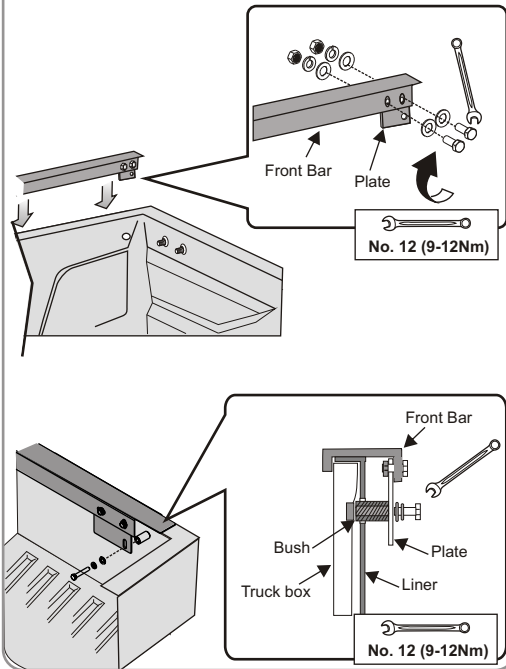

Tel : (662) 7443020 -9 Fax : (662) 7443030

www.aeroklas.com, www.deck-cover.com E-mail : webinfo@aeroklas.com

PART LIST

COMPONENT PART

No.	(COMPONENT PART)	(QTY)
1.	DECK COVER	1
2.	FRONT BAR	1
3.	PLATE	2
4.	BUSH	2
5.	BRACKET FOR C-CHANNEL	4
6.	REAR SUPPORT CLAMP	2
7.	FRONT EXTENSION BOLT-L30 mm.	4
8.	FRONT EXTENSION BOLT-L25 mm.	4
9.	REAR EXTENSION BOLT	4
10.	PLATE LOCK	2
11.	GAS STRUT	2
12.	INSTALLATION MANUAL	1

TOOLS

1

2

3

4

5

6