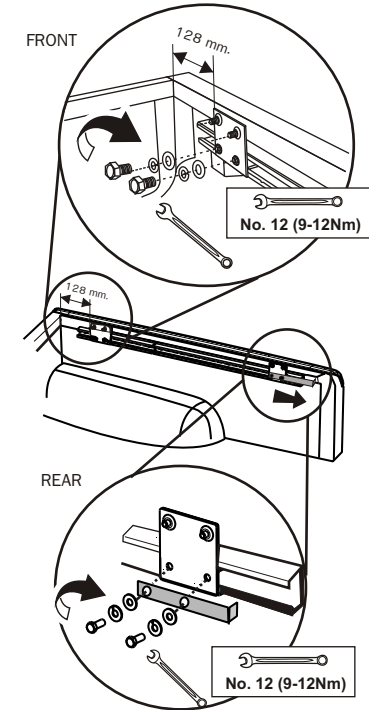

Tel : (662) 7443020 -9 Fax : (662) 7443030

www.aeroklas.com, www.deck-cover.com E-mail : webinfo@aeroklas.com

PART LIST

COMPONENT PART

No.	(COMPONENT PART)	(QTY)
1.	DECK COVER	1
2.	FRONT BAR	1
3.	PLATE	2
4.	BUSH	2
5.	BRACKET FOR C-CHANNEL	4
6.	REAR SUPPORT CLAMP	2
7.	FRONT EXTENSION BOLT-L30 mm.	4
8.	FRONT EXTENSION BOLT-L25 mm.	4
9.	REAR EXTENSION BOLT	4
10.	PLATE LOCK	2
11.	GAS STRUT	2
12.	INSTALLATION MANUAL	1

TOOLS

1

2

3

4

5

6