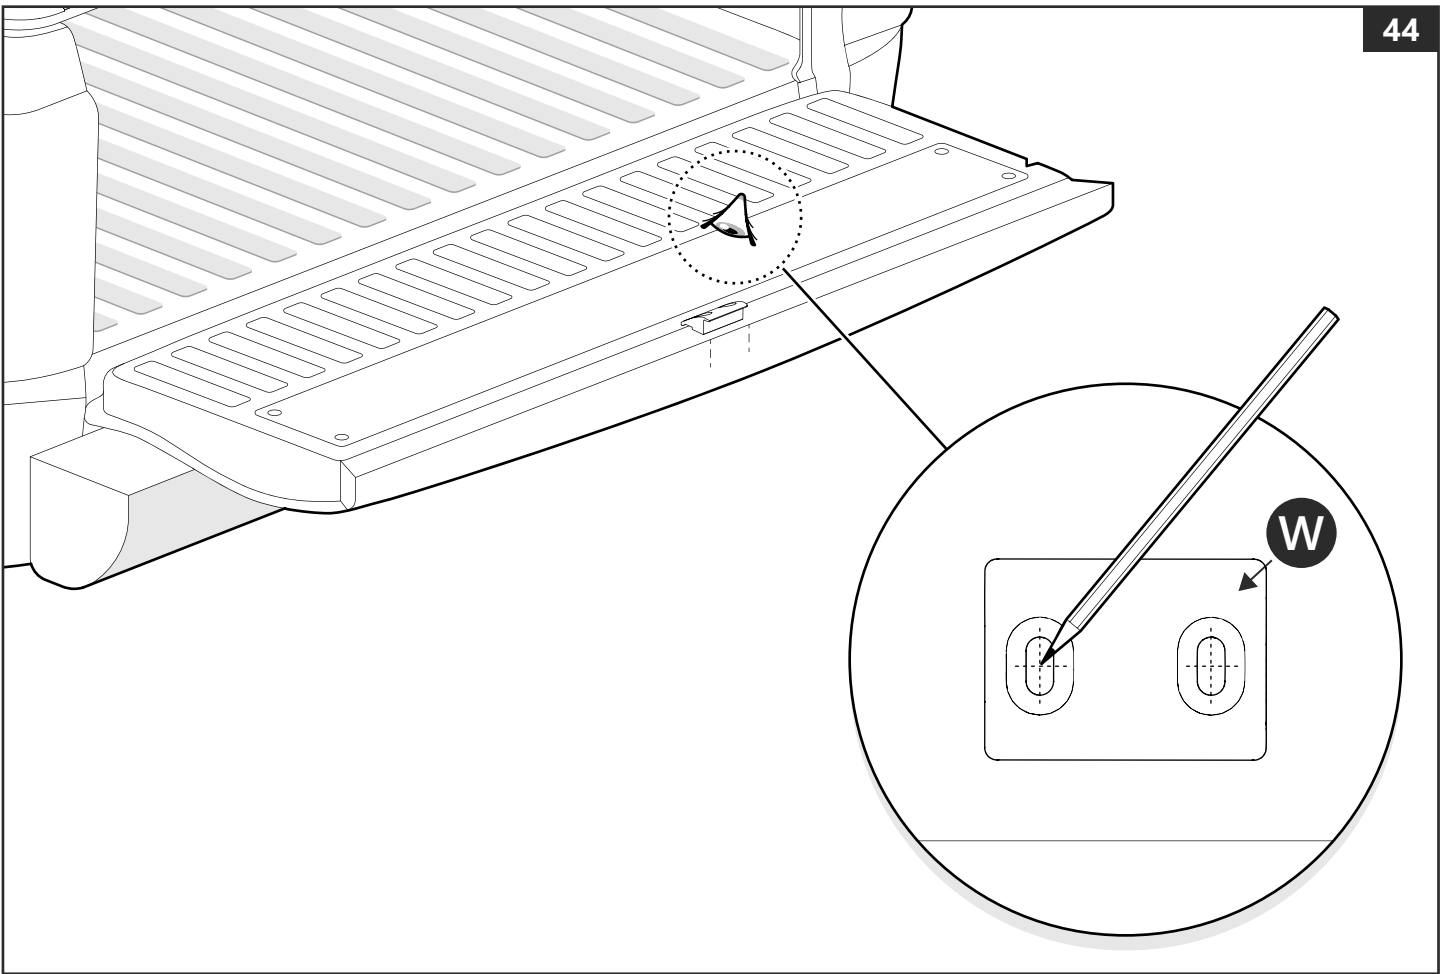

x 6

Customer Service +45 4810 2950 (08:00 - 16:00 CET)
Fax +45 4810 2960
Support info@mountaintop.dk
Website www.mountaintop.dk
Address Pedersholmparken 10, 3600 Frederikssund, Denmark

PART NUMBER(S)	MODEL / YEAR	CAB TYPE(S)	INSTALLATION TIME	WEIGHT
MTR MI91	Mitsubishi / 2015 →	Extra	1 hour(s)	34 Kg