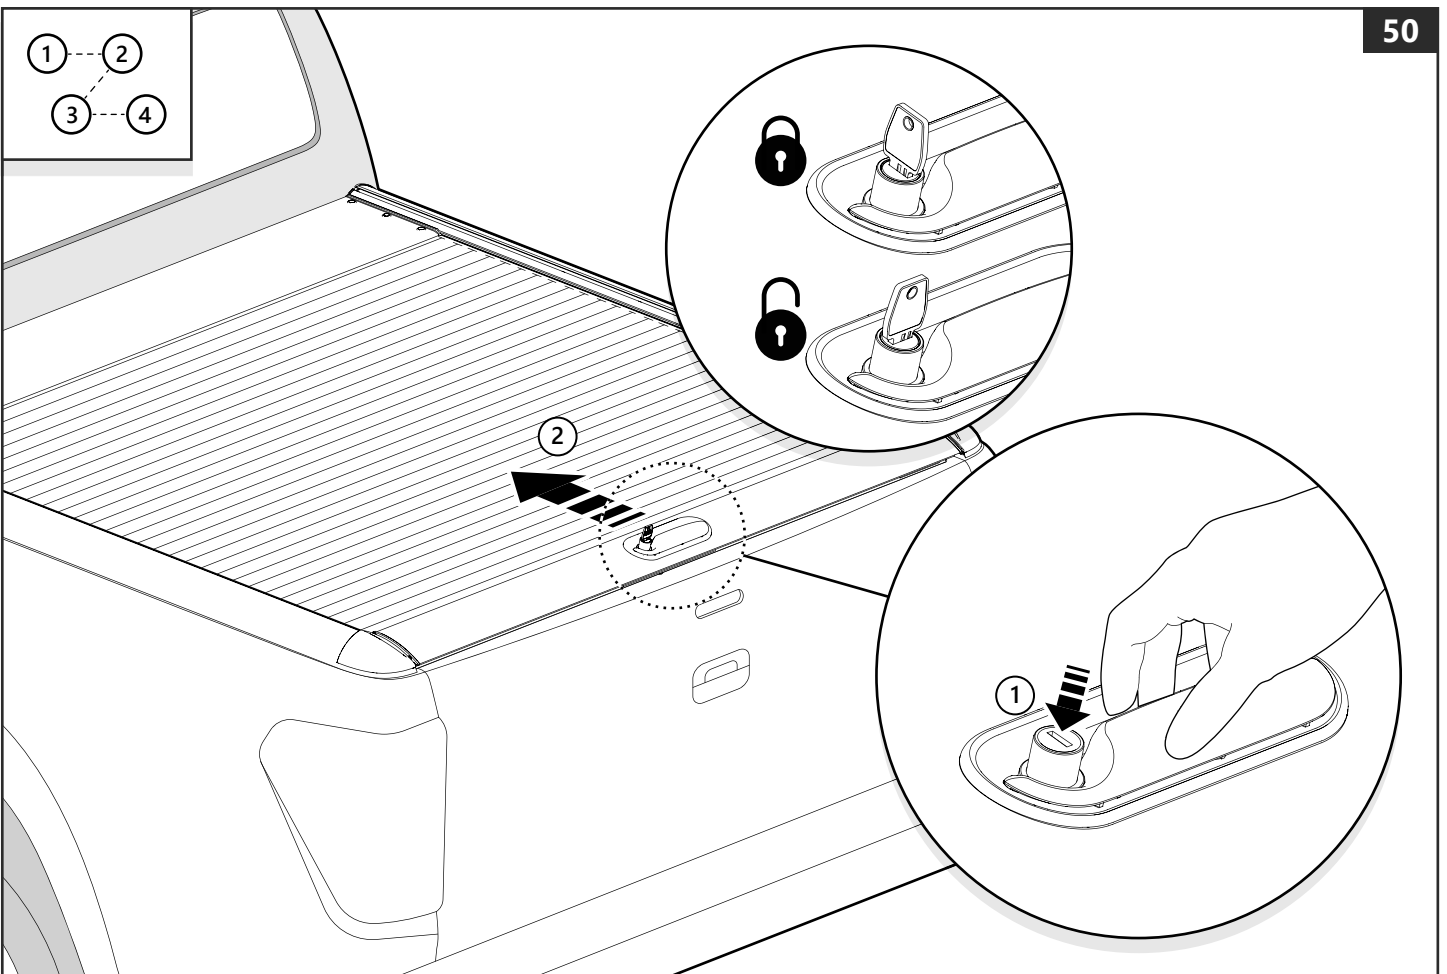

x 6

Customer Service +45 4810 2950 (08:00 - 16:00 CET)
Fax +45 4810 2960
Support info@mountaintop.dk
Website www.mountaintop.dk
Address Pedersholmparken 10, 3600 Frederikssund, Denmark

PART NUMBER(S)	MODEL / YEAR	CAB TYPE(S)	INSTALLATION TIME	WEIGHT
MTR MI91	Mitsubishi / 2015 →	Extra	1 hour(s)	34 Kg