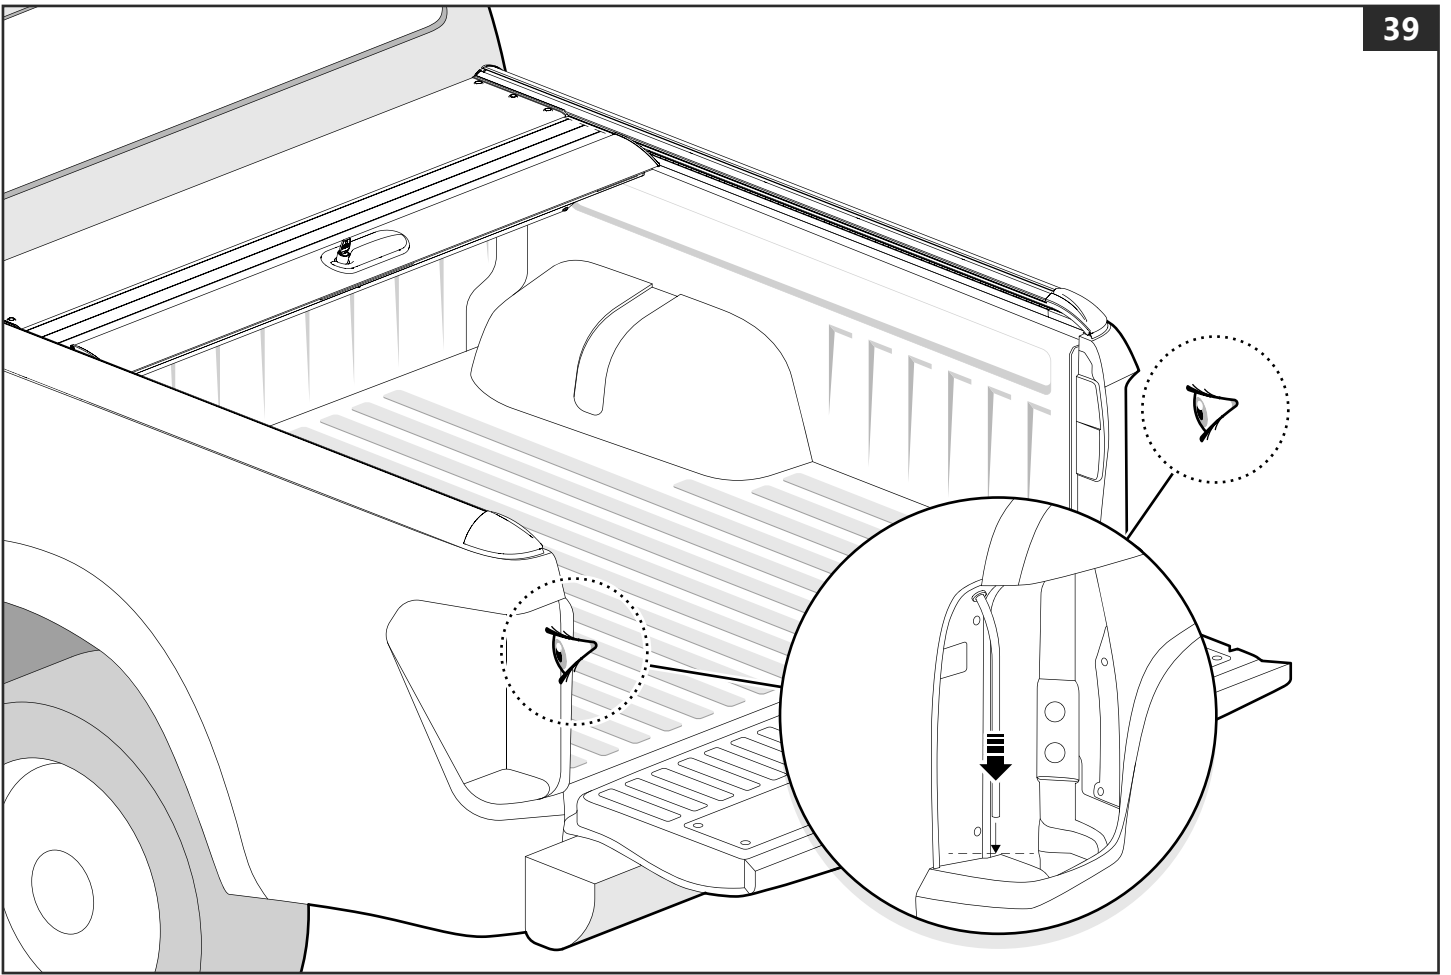

x 6

Customer Service +45 4810 2950 (08:00 - 16:00 CET)
Fax +45 4810 2960
Support info@mountaintop.dk
Website www.mountaintop.dk
Address Pedersholmparken 10, 3600 Frederikssund, Denmark

PART NUMBER(S)	MODEL / YEAR	CAB TYPE(S)	INSTALLATION TIME	WEIGHT
MTR MI91	Mitsubishi / 2015 →	Extra	1 hour(s)	34 Kg