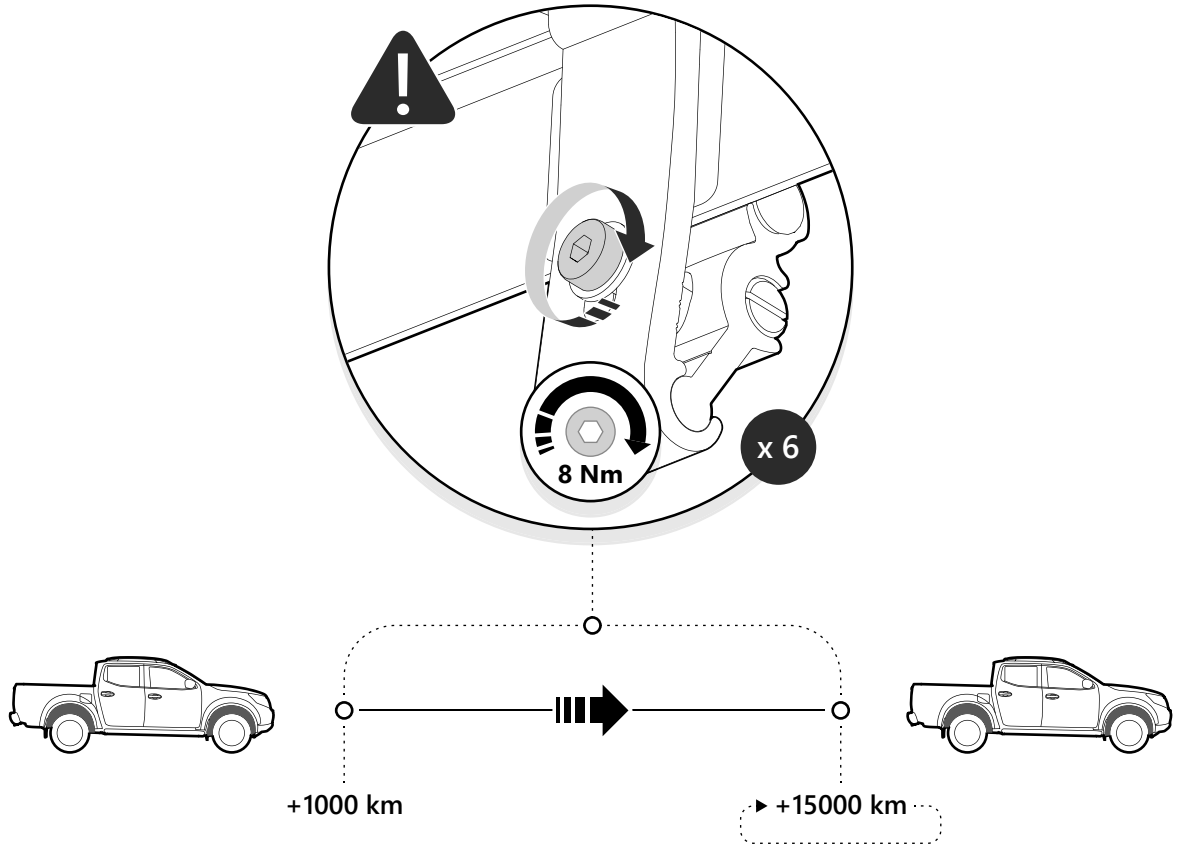

x 6

Customer Service +45 4810 2950 (08:00 - 16:00 CET)
Fax +45 4810 2960
Support info@mountaintop.dk
Website www.mountaintop.dk
Address Pedersholmparken 10, 3600 Frederikssund, Denmark

PART NUMBER(S)	MODEL / YEAR	CAB TYPE(S)	INSTALLATION TIME	WEIGHT
MTR MI91	Mitsubishi / 2015 →	Extra	1 hour(s)	34 Kg