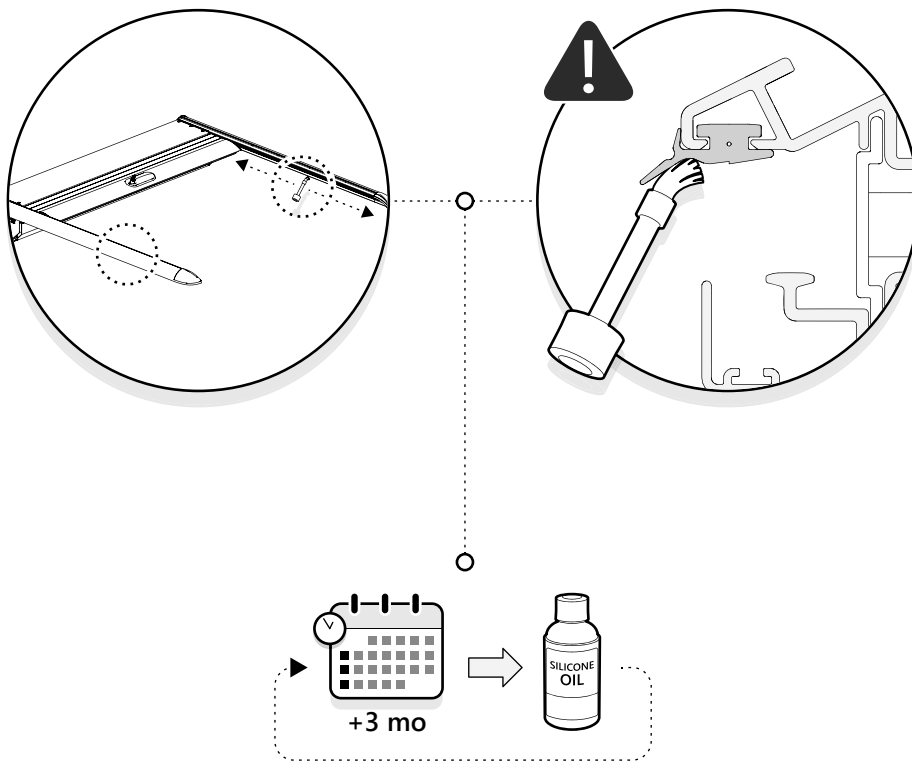

 Kit # 824 204	
X	Y
	
x 1	x 2

 Tools and materials needed				
 <p>10 mm Ø 24 mm Ø 17 mm Ø 3,5 mm</p> 	<p>1 - 25 Nm</p>  <p>● 5 mm ★ T15</p>	 <p>ANTI-RUST</p> <p>Rust protection Rostschutzmittel Anti-rouille Anti roest</p>	 <p>SILICONE</p>	
	 <p>H₂O</p>			 <p>LOCTITE 243</p>

x 6

Customer Service +45 4810 2950 (08:00 - 16:00 CET)
Fax +45 4810 2960
Support info@mountaintop.dk
Website www.mountaintop.dk
Address Pedersholmparken 10, 3600 Frederikssund, Denmark

PART NUMBER(S)	MODEL / YEAR	CAB TYPE(S)	INSTALLATION TIME	WEIGHT
MTR MI91	Mitsubishi / 2015 →	Extra	1 hour(s)	34 Kg