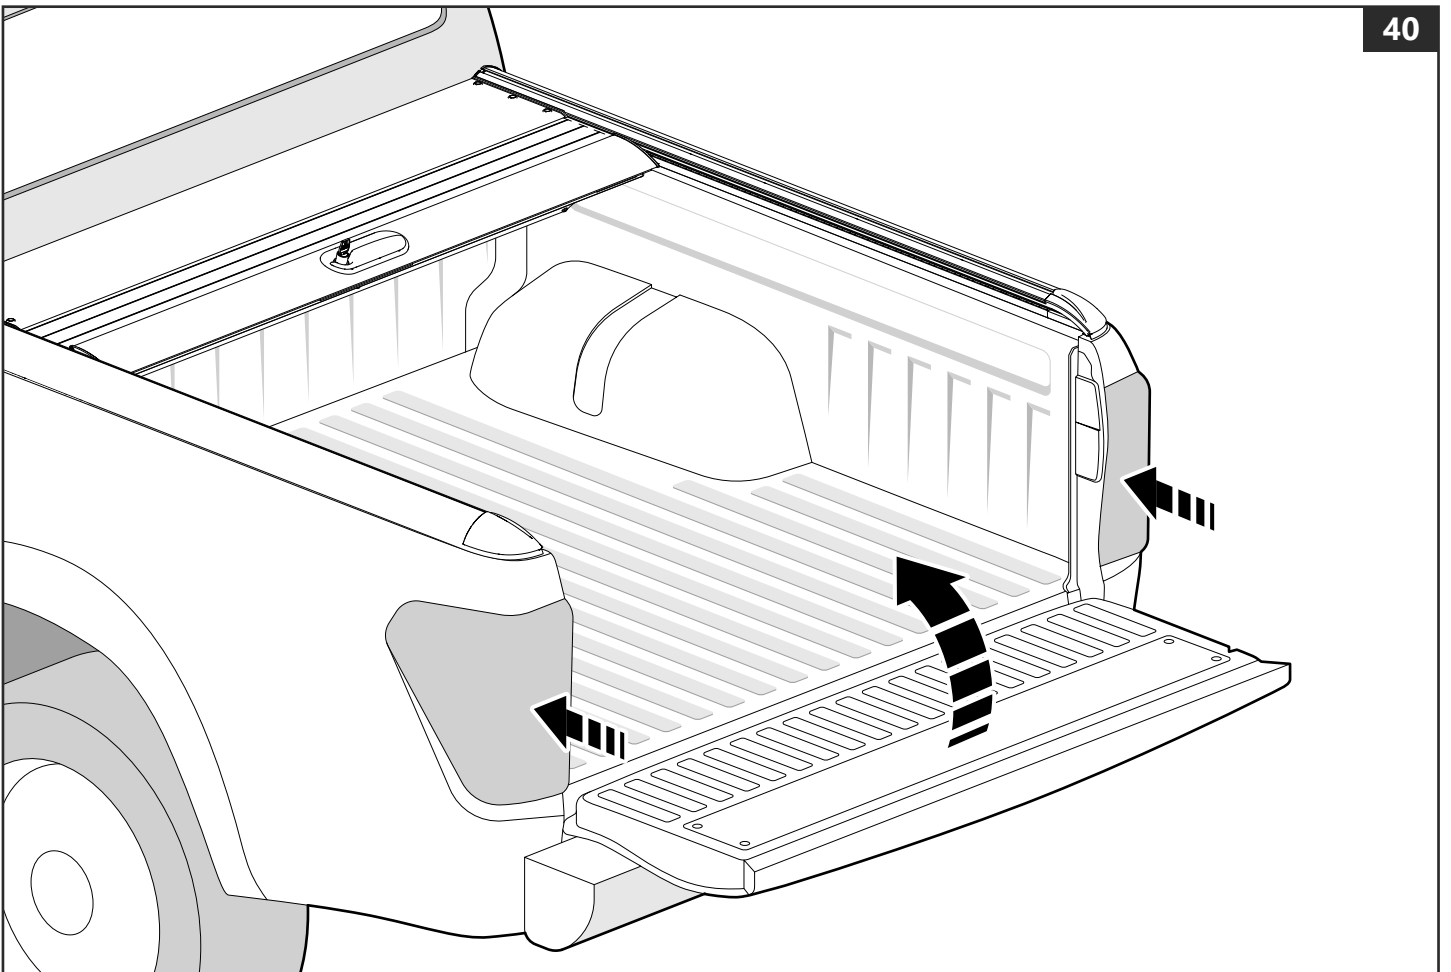

x 6

Customer Service +45 4810 2950 (08:00 - 16:00 CET)
Fax +45 4810 2960
Support info@mountaintop.dk
Website www.mountaintop.dk
Address Pedersholmparken 10, 3600 Frederikssund, Denmark

PART NUMBER(S)	MODEL / YEAR	CAB TYPE(S)	INSTALLATION TIME	WEIGHT
MTR MI91	Mitsubishi / 2015 →	Extra	1 hour(s)	34 Kg