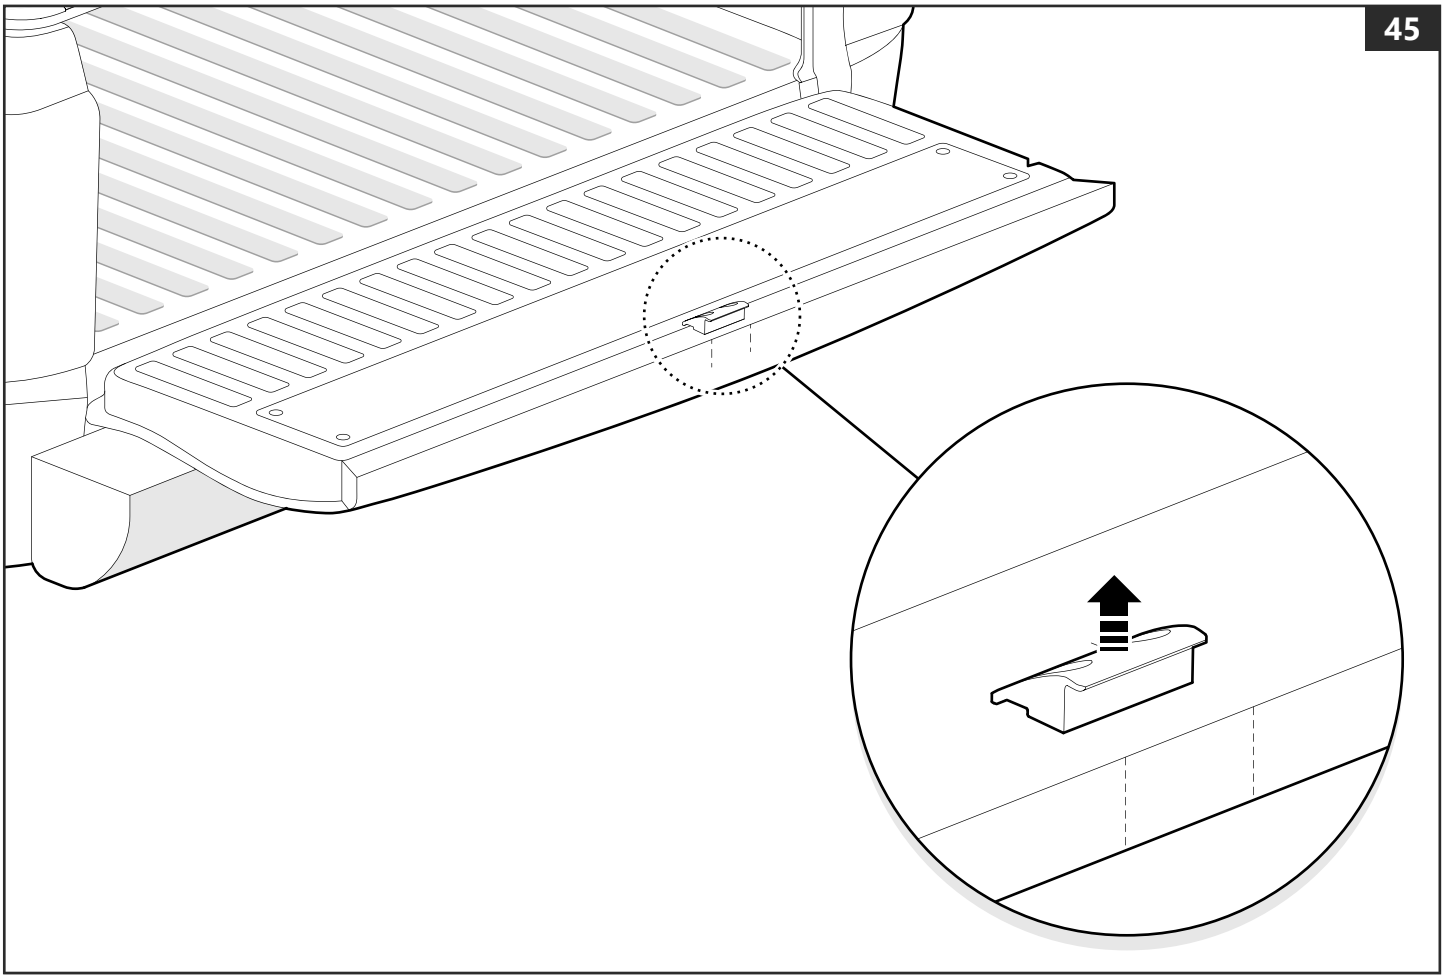

x 6

Customer Service +45 4810 2950 (08:00 - 16:00 CET)
Fax +45 4810 2960
Support info@mountaintop.dk
Website www.mountaintop.dk
Address Pedersholmparken 10, 3600 Frederikssund, Denmark

PART NUMBER(S)	MODEL / YEAR	CAB TYPE(S)	INSTALLATION TIME	WEIGHT
MTR MI91	Mitsubishi / 2015 →	Extra	1 hour(s)	34 Kg