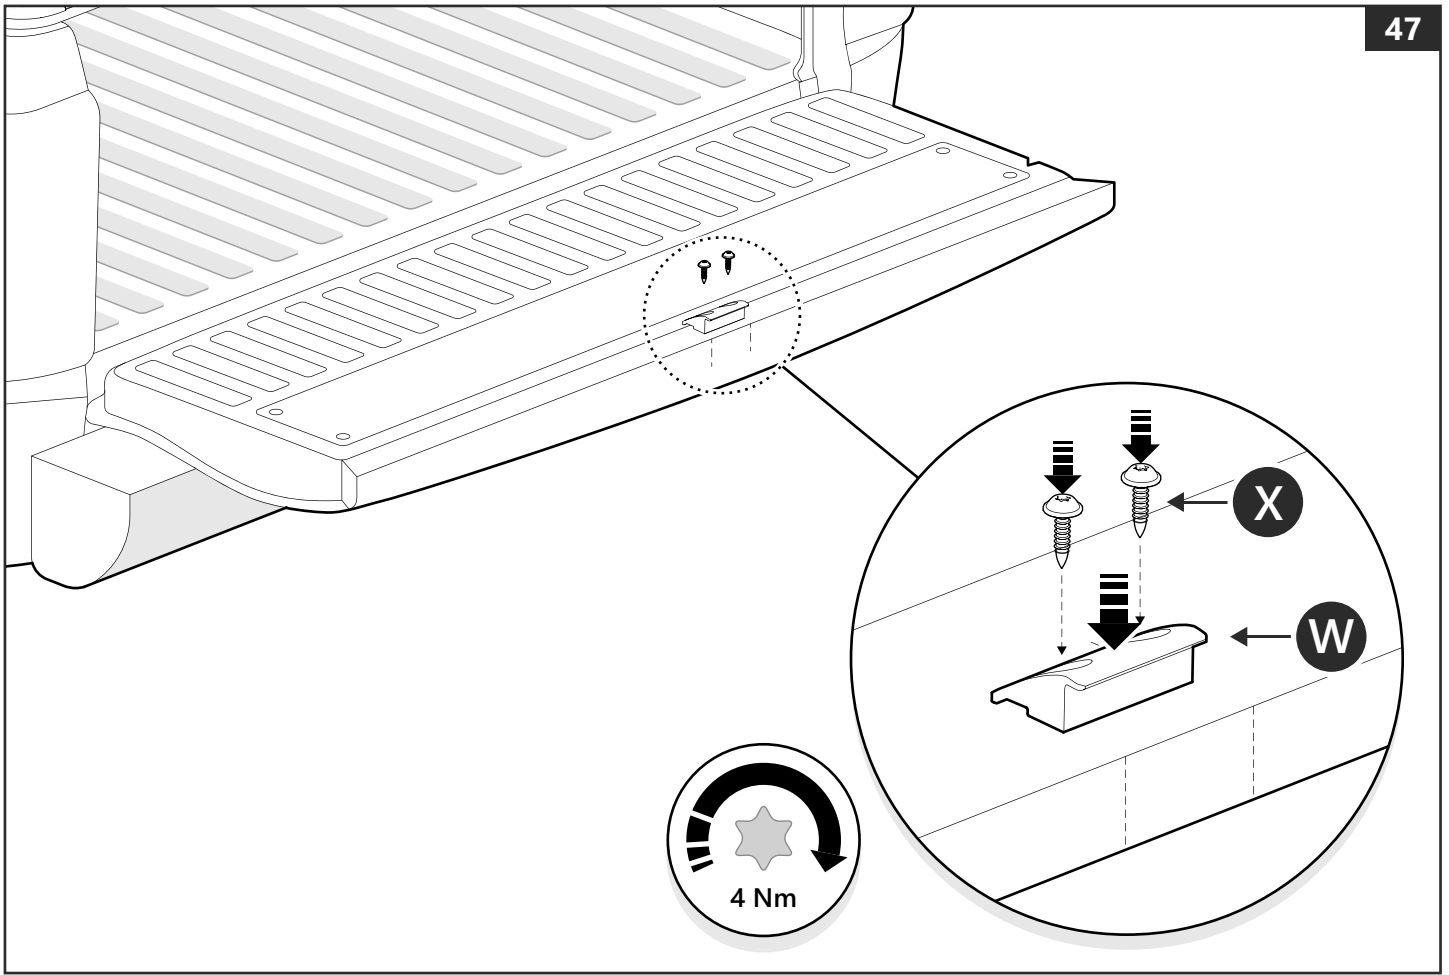

x 6

Customer Service +45 4810 2950 (08:00 - 16:00 CET)
Fax +45 4810 2960
Support info@mountaintop.dk
Website www.mountaintop.dk
Address Pedersholmparken 10, 3600 Frederikssund, Denmark

PART NUMBER(S)	MODEL / YEAR	CAB TYPE(S)	INSTALLATION TIME	WEIGHT
MTR MI91	Mitsubishi / 2015 →	Extra	1 hour(s)	34 Kg