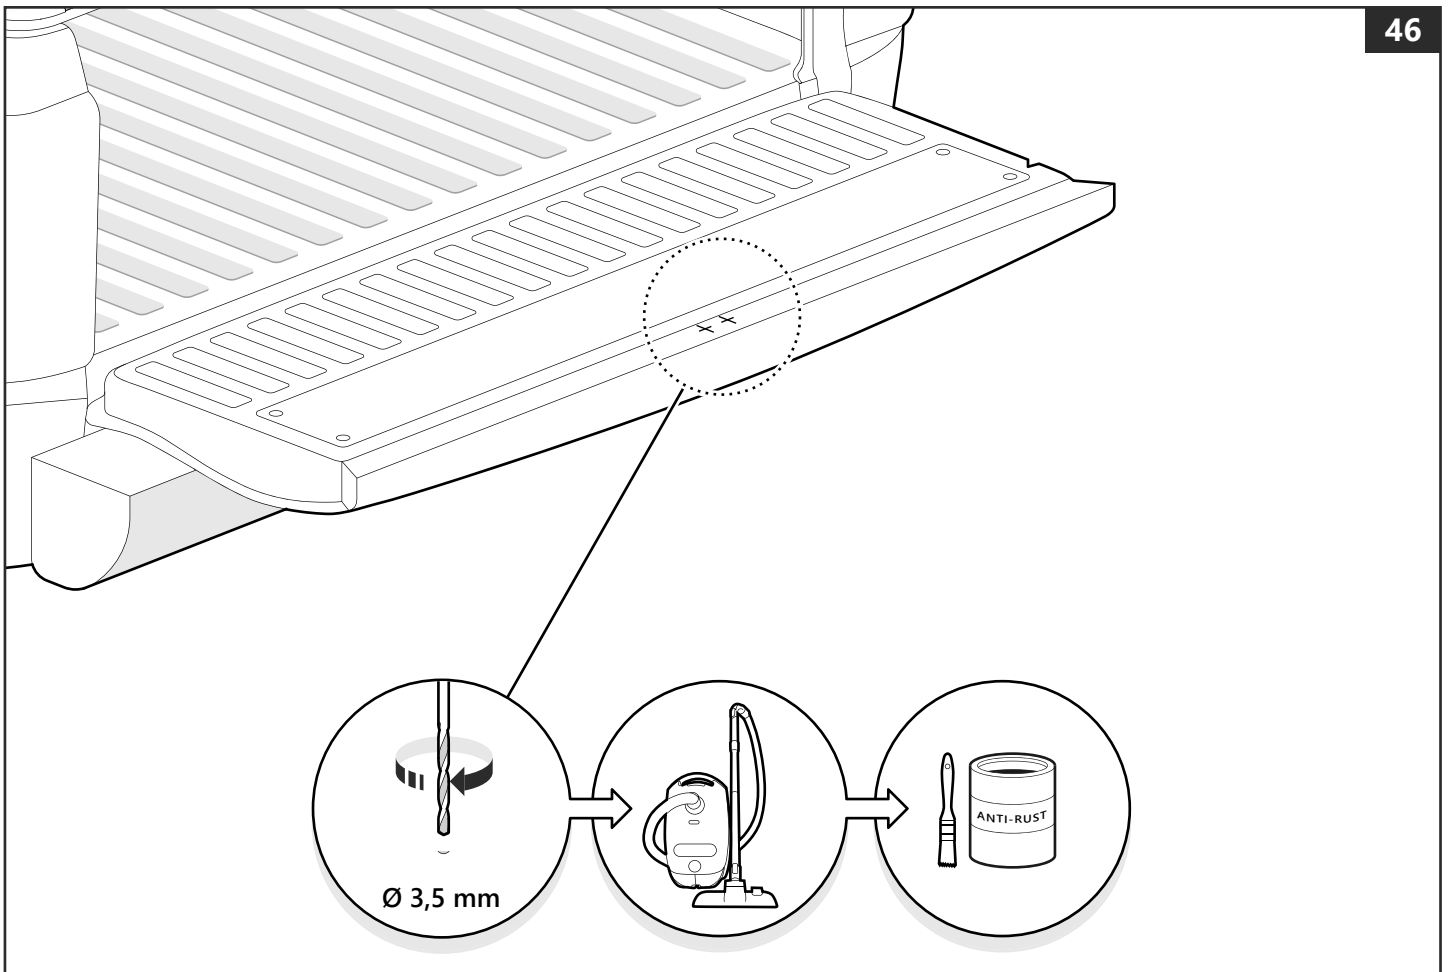

 Kit # 824 204	
X	Y
	
x 1	x 2

 Tools and materials needed				
 <p>10 mm Ø 24 mm Ø 17 mm Ø 3,5 mm</p> 	<p>1 - 25 Nm</p>  <p>● 5 mm ★ T15</p>	 <p>ANTI-RUST</p> <p>Rust protection Rostschutzmittel Anti-rouille Anti roest</p>	 <p>SILICONE</p>	
	 <p>H₂O</p>			 <p>LOCTITE 243</p>

x 6

Customer Service +45 4810 2950 (08:00 - 16:00 CET)
Fax +45 4810 2960
Support info@mountaintop.dk
Website www.mountaintop.dk
Address Pedersholmparken 10, 3600 Frederikssund, Denmark

PART NUMBER(S)	MODEL / YEAR	CAB TYPE(S)	INSTALLATION TIME	WEIGHT
MTR MI91	Mitsubishi / 2015 →	Extra	1 hour(s)	34 Kg