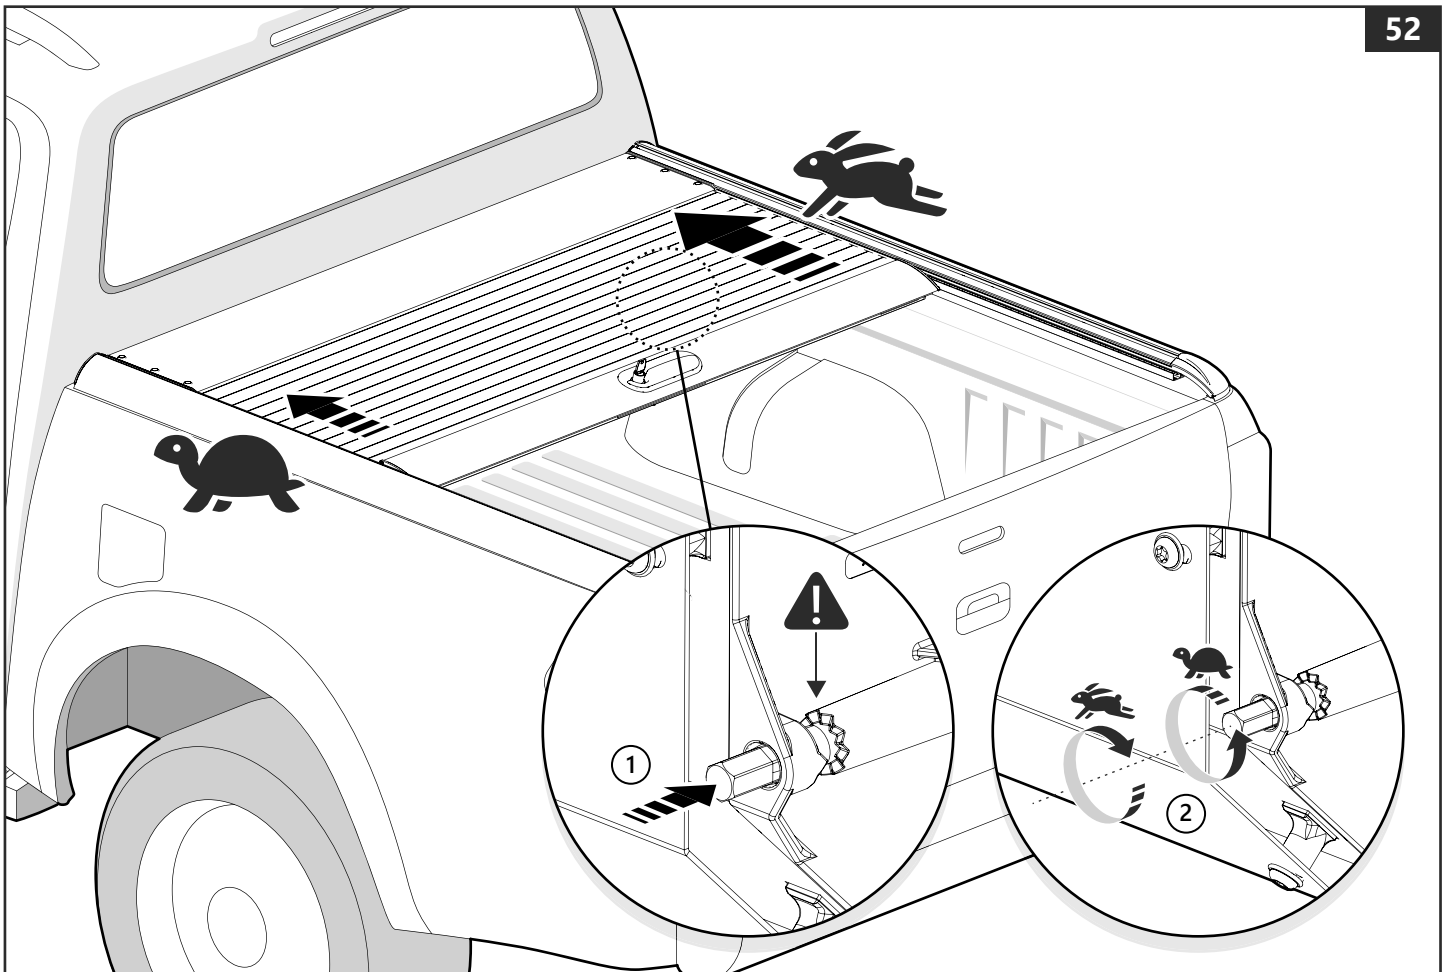

x 6

Customer Service +45 4810 2950 (08:00 - 16:00 CET)
Fax +45 4810 2960
Support info@mountaintop.dk
Website www.mountaintop.dk
Address Pedersholmparken 10, 3600 Frederikssund, Denmark

PART NUMBER(S)	MODEL / YEAR	CAB TYPE(S)	INSTALLATION TIME	WEIGHT
MTR MI91	Mitsubishi / 2015 →	Extra	1 hour(s)	34 Kg