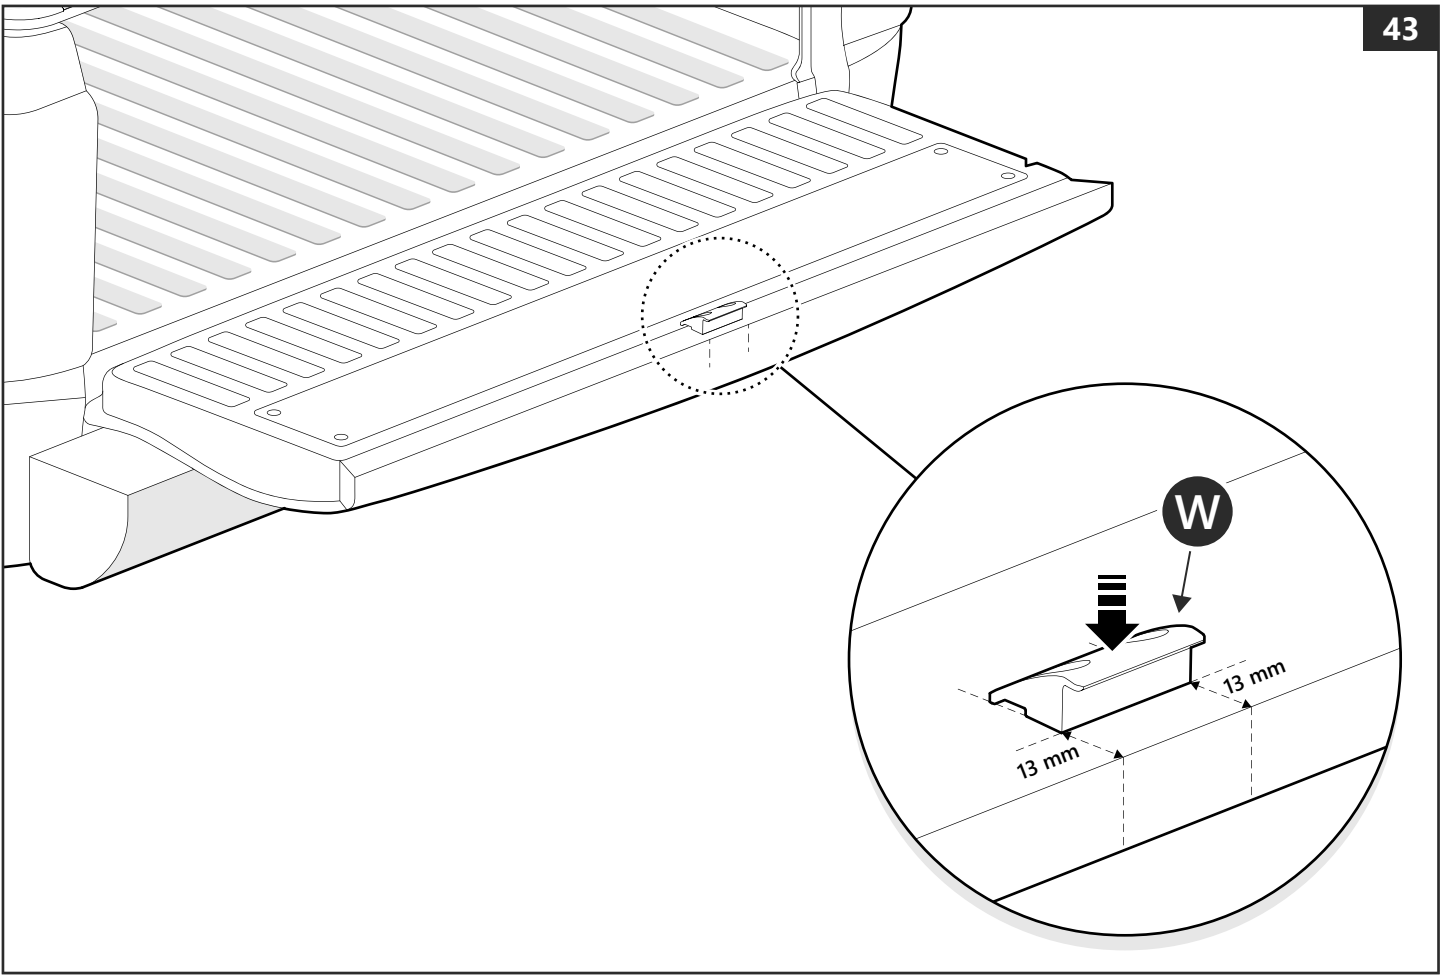

x 6

Customer Service +45 4810 2950 (08:00 - 16:00 CET)
Fax +45 4810 2960
Support info@mountaintop.dk
Website www.mountaintop.dk
Address Pedersholmparken 10, 3600 Frederikssund, Denmark

PART NUMBER(S)	MODEL / YEAR	CAB TYPE(S)	INSTALLATION TIME	WEIGHT
MTR MI91	Mitsubishi / 2015 →	Extra	1 hour(s)	34 Kg