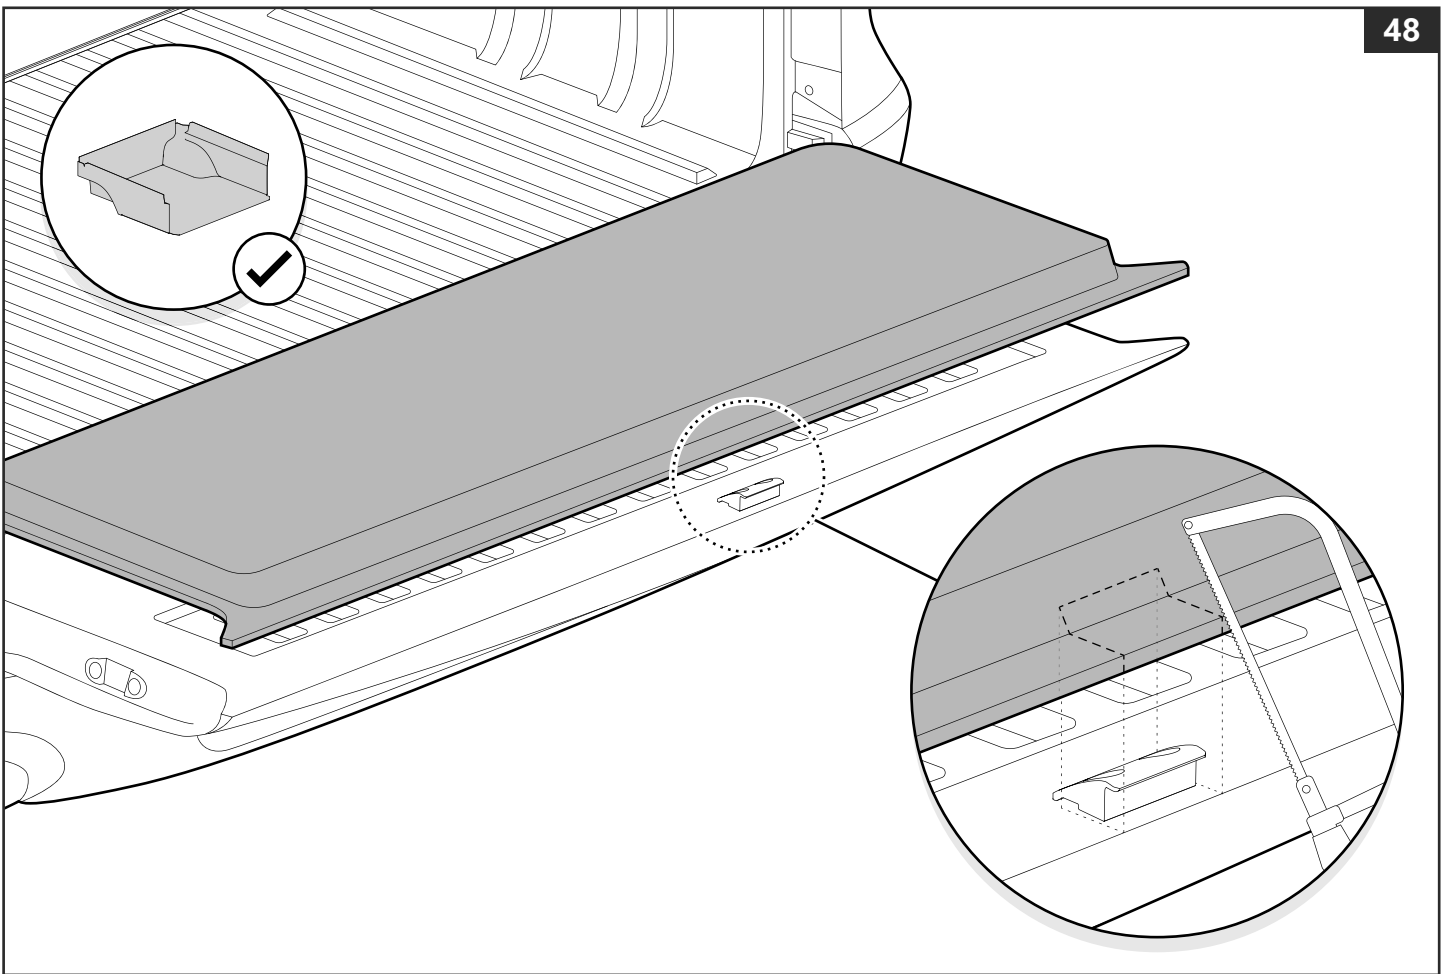

x 6

Customer Service +45 4810 2950 (08:00 - 16:00 CET)
Fax +45 4810 2960
Support info@mountaintop.dk
Website www.mountaintop.dk
Address Pedersholmparken 10, 3600 Frederikssund, Denmark

PART NUMBER(S)	MODEL / YEAR	CAB TYPE(S)	INSTALLATION TIME	WEIGHT
MTR MI91	Mitsubishi / 2015 →	Extra	1 hour(s)	34 Kg