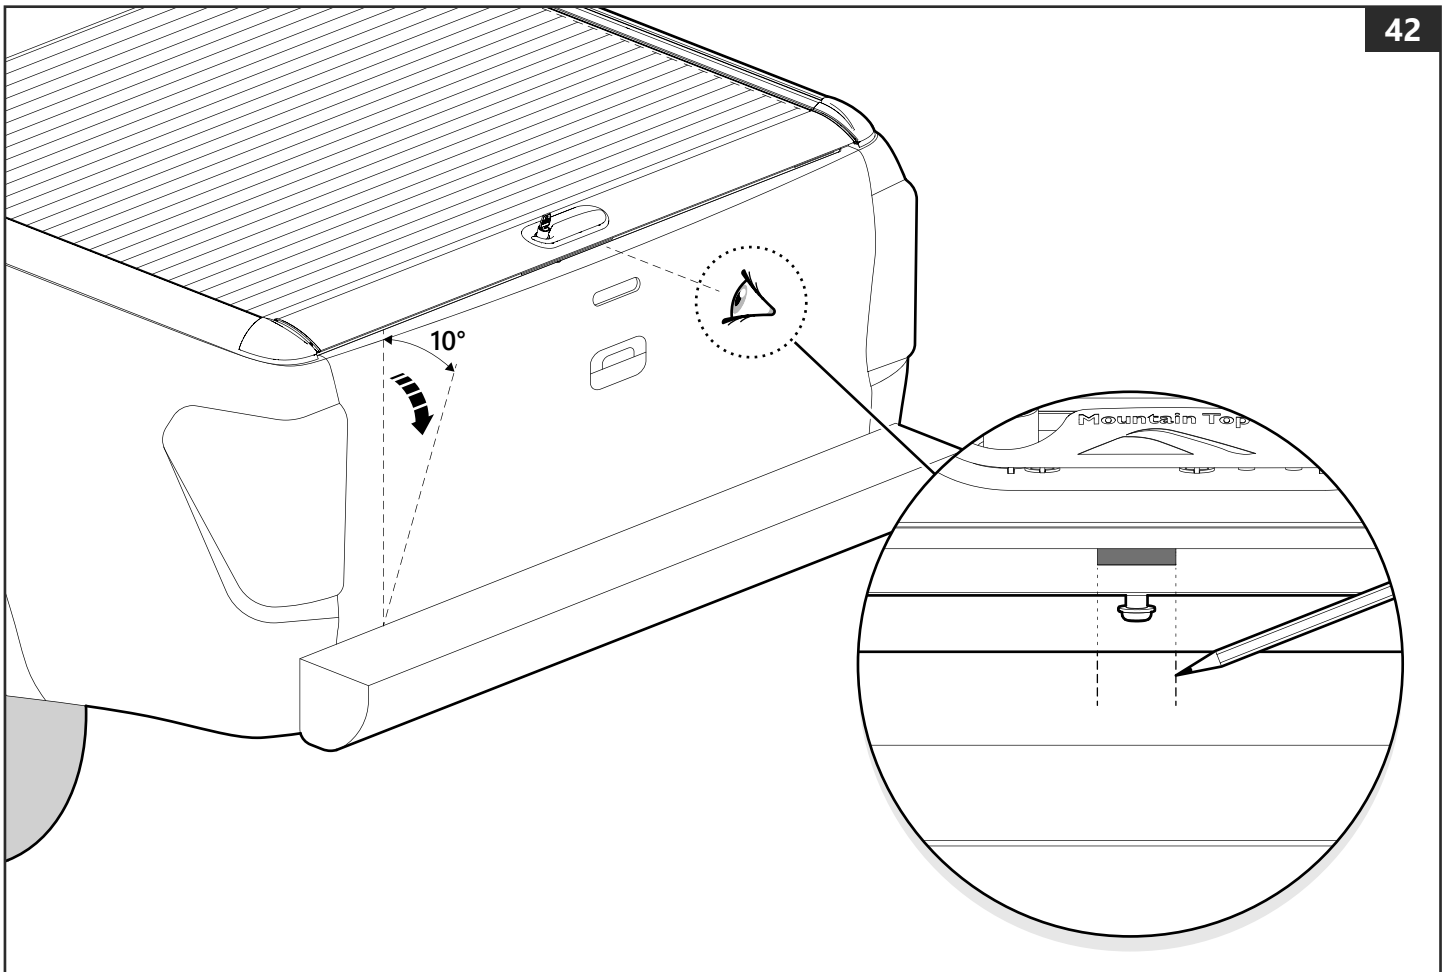

x 6

Customer Service +45 4810 2950 (08:00 - 16:00 CET)
Fax +45 4810 2960
Support info@mountaintop.dk
Website www.mountaintop.dk
Address Pedersholmparken 10, 3600 Frederikssund, Denmark

PART NUMBER(S)	MODEL / YEAR	CAB TYPE(S)	INSTALLATION TIME	WEIGHT
MTR MI91	Mitsubishi / 2015 →	Extra	1 hour(s)	34 Kg