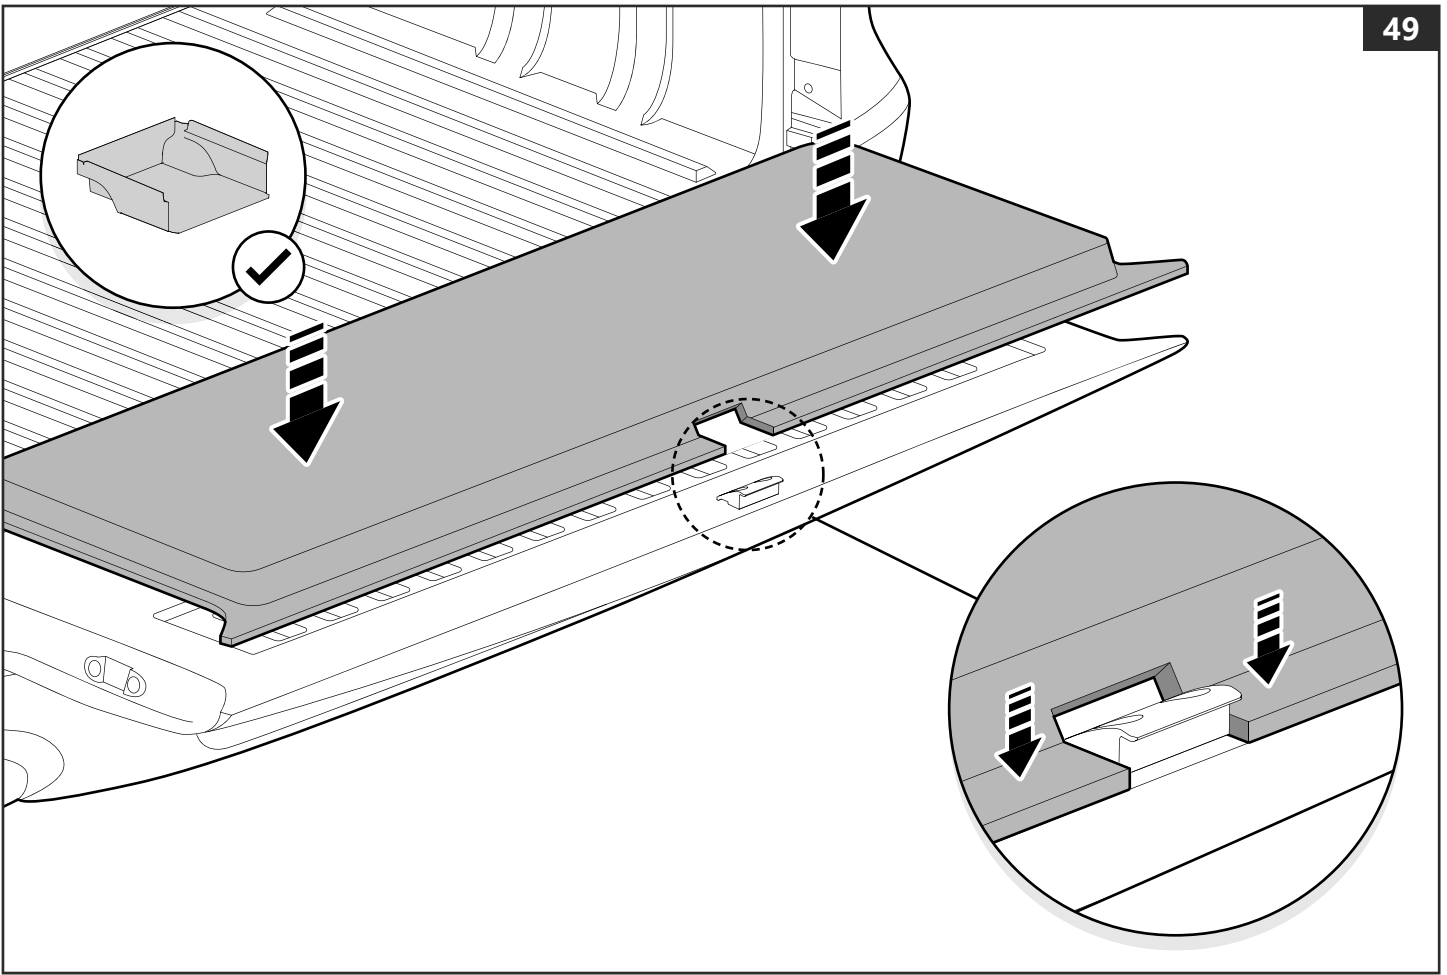

x 6

Customer Service +45 4810 2950 (08:00 - 16:00 CET)
Fax +45 4810 2960
Support info@mountaintop.dk
Website www.mountaintop.dk
Address Pedersholmparken 10, 3600 Frederikssund, Denmark

PART NUMBER(S)	MODEL / YEAR	CAB TYPE(S)	INSTALLATION TIME	WEIGHT
MTR MI91	Mitsubishi / 2015 →	Extra	1 hour(s)	34 Kg