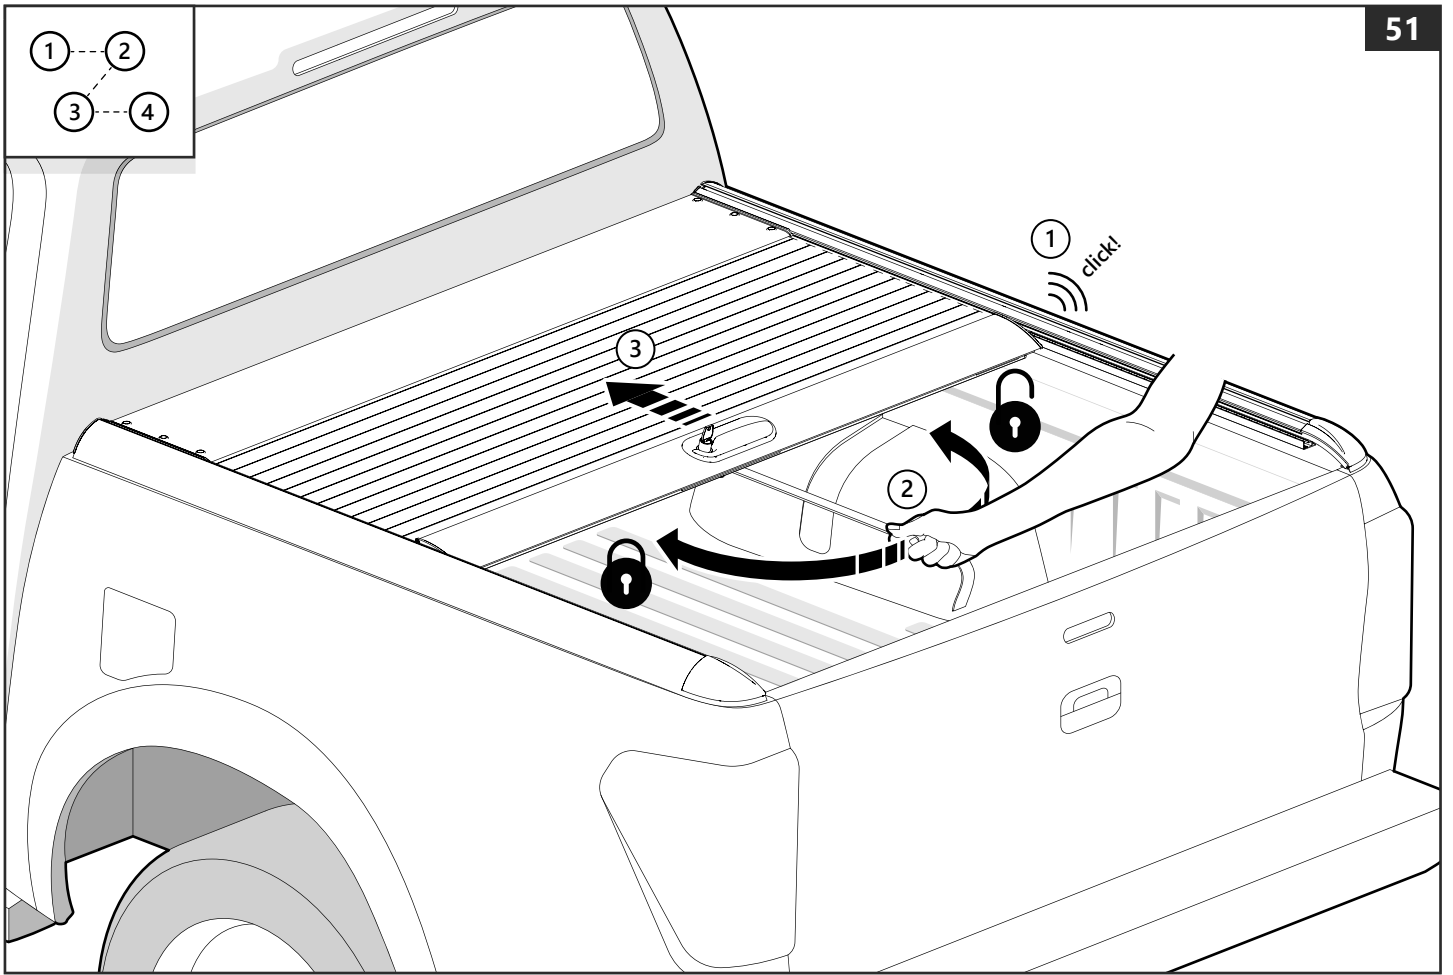

x 6

Customer Service +45 4810 2950 (08:00 - 16:00 CET)
Fax +45 4810 2960
Support info@mountaintop.dk
Website www.mountaintop.dk
Address Pedersholmparken 10, 3600 Frederikssund, Denmark

PART NUMBER(S)	MODEL / YEAR	CAB TYPE(S)	INSTALLATION TIME	WEIGHT
MTR MI91	Mitsubishi / 2015 →	Extra	1 hour(s)	34 Kg