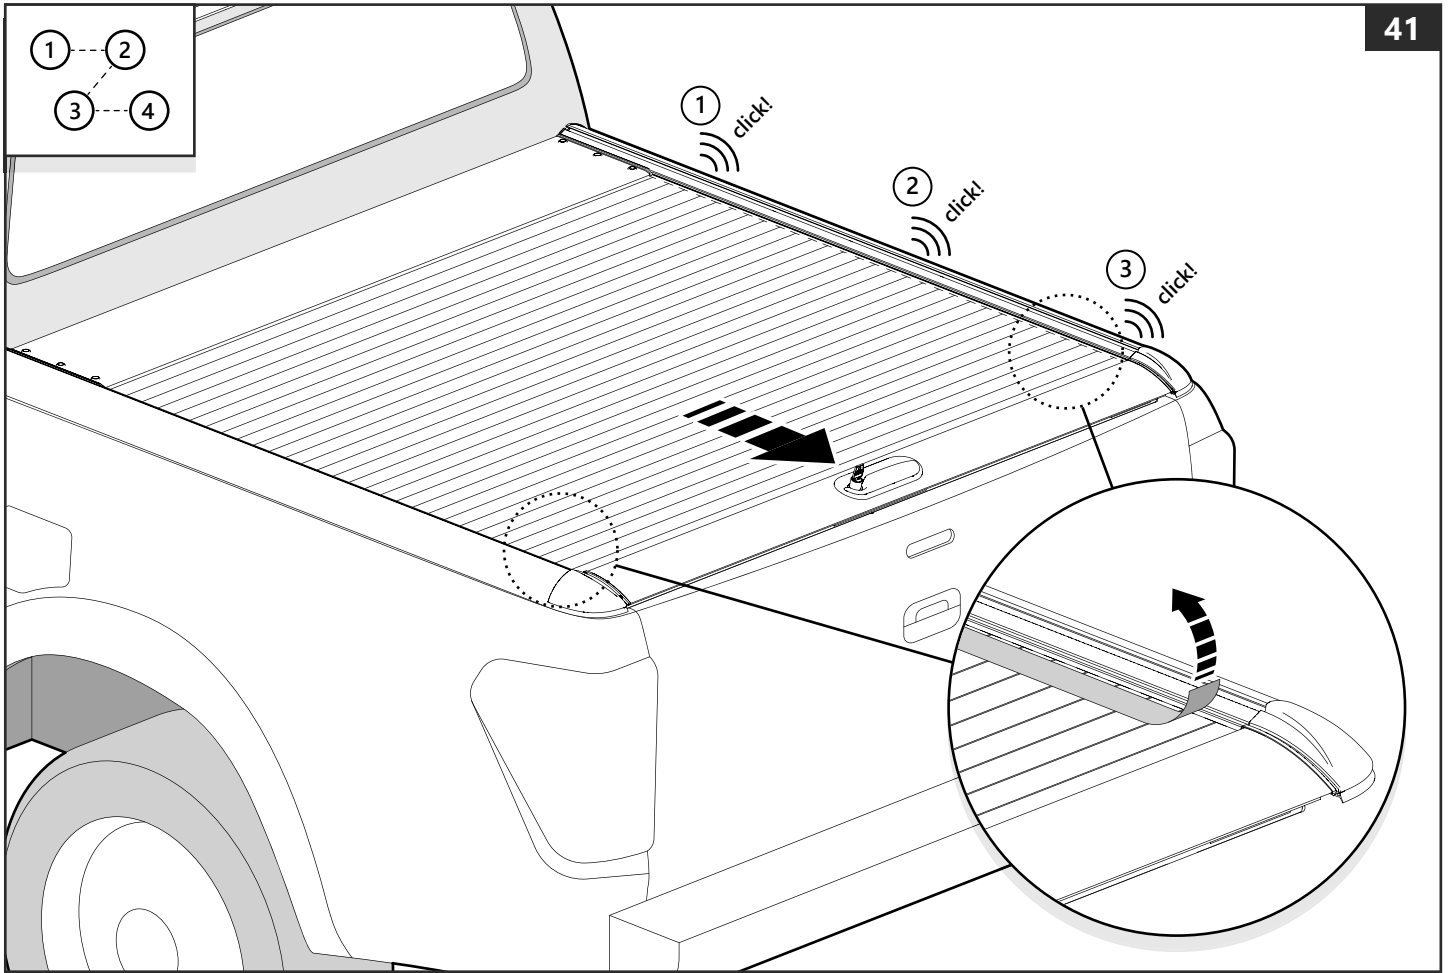

x 6

Customer Service +45 4810 2950 (08:00 - 16:00 CET)
Fax +45 4810 2960
Support info@mountaintop.dk
Website www.mountaintop.dk
Address Pedersholmparken 10, 3600 Frederikssund, Denmark

PART NUMBER(S)	MODEL / YEAR	CAB TYPE(S)	INSTALLATION TIME	WEIGHT
MTR MI91	Mitsubishi / 2015 →	Extra	1 hour(s)	34 Kg