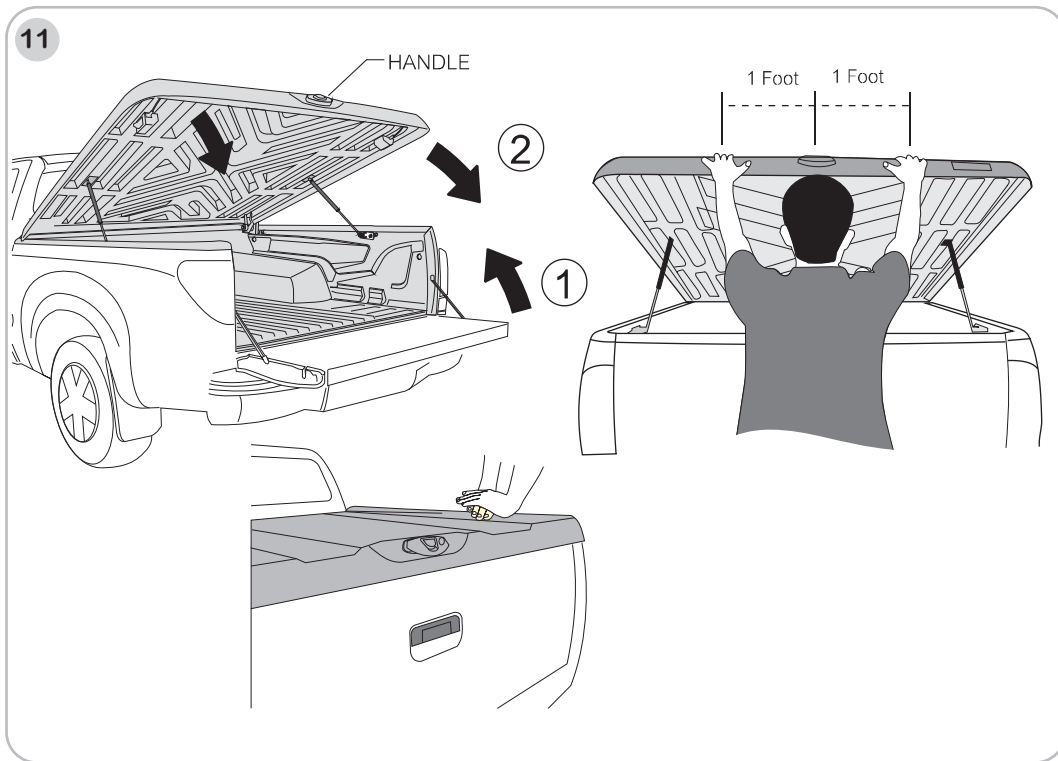

AEROKLAS

DECK COVER : SPEED

INSTALLATION MANUAL
คู่มือติดตั้ง

MITSUBISHI TRITON LONG BED DOUBLE CAB
มิตซูบิชิ ไทรทัน ลองเบด 4 ประตู

AEROKLAS CO., LTD.

62 Soi Bangna-Trad 25, Bangna, Bangkok 10260 THAILAND.
Tel : (662) 7443020-9 Fax : (662) 7443030
www.aeroklas.com, www.deck-cover.com E-mail: webinfo@aeroklas.com

PART LIST

COMPONENT PART

No.	(COMPONENT PART)	(Q'TY)
1.	DECK COVER	1
2.	FRONT CLAMP RH/LH	1/1
3.	REAR CLAMP RH/LH	1/1
4.	FRONT EXTENSION BOLT	4
5.	REAR EXTENSION BOLT	4
6.	U-LOCK FOR HINGE RH/LH	1/1
7.	PLATE LOCK	2
8.	GAS STRUT	2
9.	INSTALLATION MANUAL	1

TOOLS