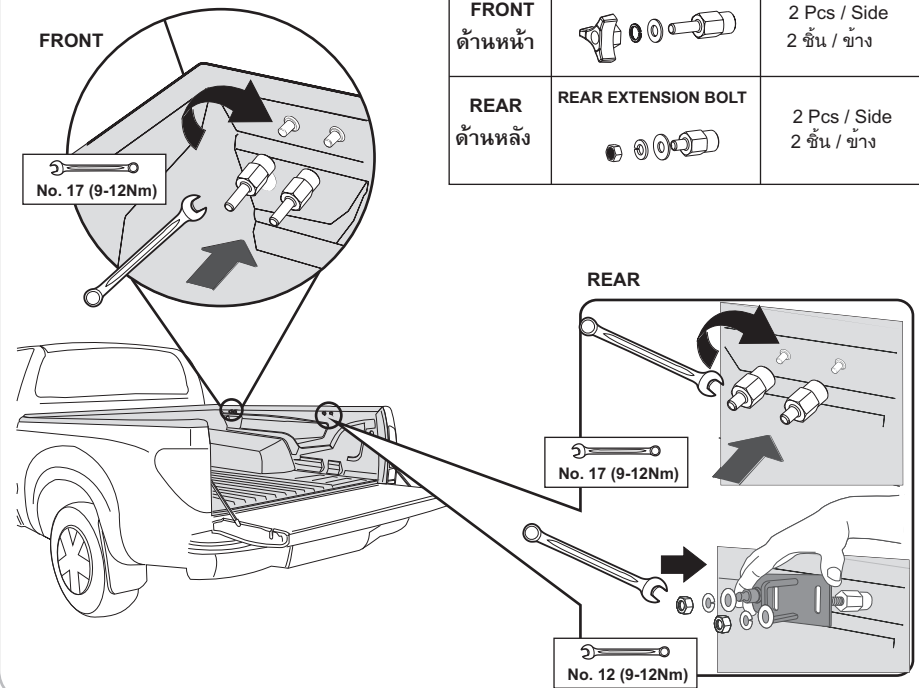

1

2

3

4

5

6

AEROKLAS

DECK COVER : SPEED

PART LIST

COMPONENT PART

No.	(COMPONENT PART)	(Q'TY)
1.	DECK COVER	1
2.	FRONT CLAMP RH/LH	1/1
3.	REAR CLAMP RH/LH	1/1
4.	FRONT EXTENSION BOLT	4
5.	REAR EXTENSION BOLT	4
6.	U-LOCK FOR HINGE RH/LH	1/1
7.	PLATE LOCK	2
8.	GAS STRUT	2
9.	INSTALLATION MANUAL	1