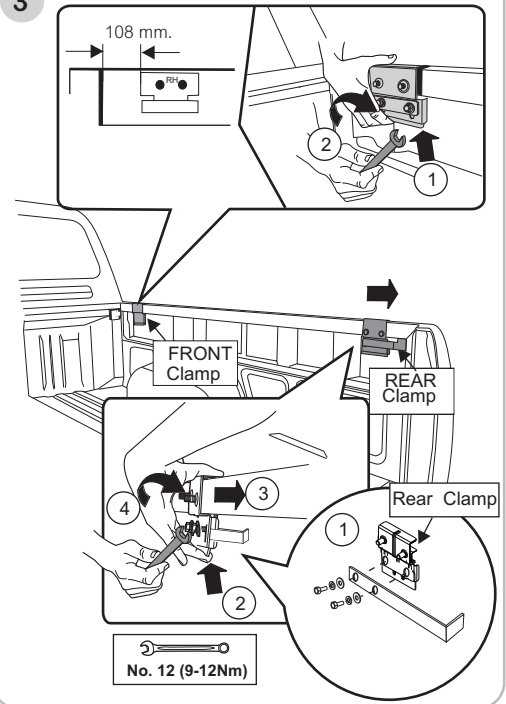

1

2

3

4

5

6

AEROKLAS

DECK COVER : SPEED

PART LIST

COMPONENT PART

No.	(COMPONENT PART)	(Q'TY)
1.	DECK COVER	1
2.	FRONT CLAMP RH/LH	1/1
3.	REAR CLAMP RH/LH	1/1
4.	FRONT EXTENSION BOLT	4
5.	REAR EXTENSION BOLT	4
6.	U-LOCK FOR HINGE RH/LH	1/1
7.	PLATE LOCK	2
8.	GAS STRUT	2
9.	INSTALLATION MANUAL	1