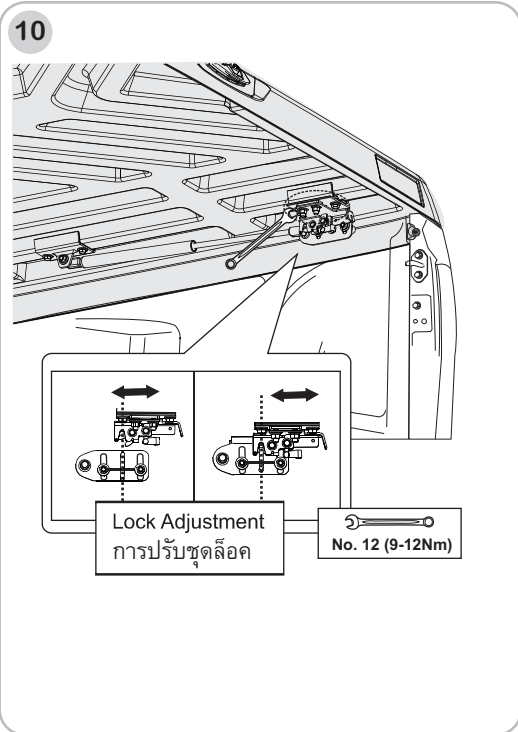

AEROKLAS

DECK COVER : SPEED

INSTALLATION MANUAL
คู่มือติดตั้ง

MITSUBISHI TRITON LONG BED DOUBLE CAB
มิตซูบิชิ ไทรทัน ลองเบด 4 ประตู

AEROKLAS CO., LTD.

62 Soi Bangna-Trad 25, Bangna, Bangkok 10260 THAILAND.
Tel : (662) 7443020-9 Fax : (662) 7443030
www.aeroklas.com, www.deck-cover.com E-mail: webinfo@aeroklas.com

PART LIST

COMPONENT PART

No.	(COMPONENT PART)	(Q'TY)
1.	DECK COVER	1
2.	FRONT CLAMP RH/LH	1/1
3.	REAR CLAMP RH/LH	1/1
4.	FRONT EXTENSION BOLT	4
5.	REAR EXTENSION BOLT	4
6.	U-LOCK FOR HINGE RH/LH	1/1
7.	PLATE LOCK	2
8.	GAS STRUT	2
9.	INSTALLATION MANUAL	1

TOOLS