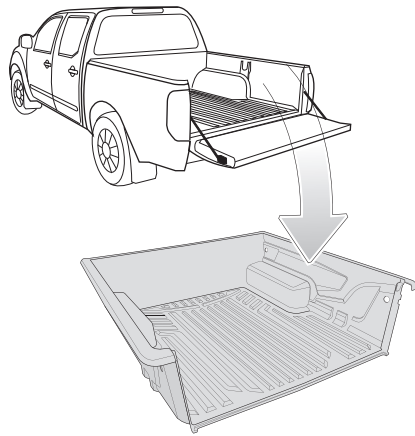

1

2

3

4

5

6

AEROKLAS

DECK COVER : SPEED

PART LIST

COMPONENT PART

No.	(COMPONENT PART)	(Q'TY)
1.	DECK COVER	1
2.	FRONT CLAMP RH/LH	1/1
3.	REAR CLAMP RH/LH	1/1
4.	FRONT EXTENSION BOLT	4
5.	REAR EXTENSION BOLT	4
6.	U-LOCK FOR HINGE RH/LH	1/1
7.	PLATE LOCK	2
8.	GAS STRUT	2
9.	INSTALLATION MANUAL	1