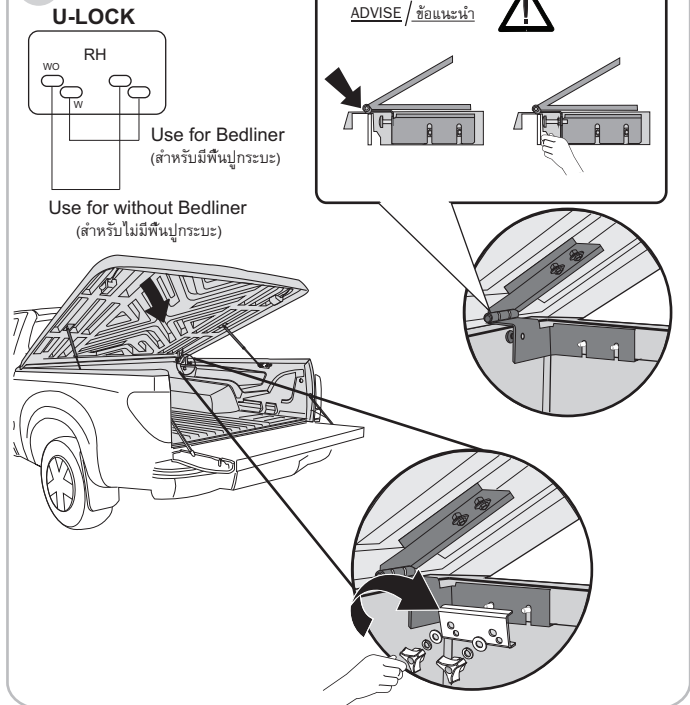

1

2

3

4

5

6

AEROKLAS

DECK COVER : SPEED

PART LIST

COMPONENT PART

No.	(COMPONENT PART)	(Q'TY)
1.	DECK COVER	1
2.	FRONT CLAMP RH/LH	1/1
3.	REAR CLAMP RH/LH	1/1
4.	FRONT EXTENSION BOLT	4
5.	REAR EXTENSION BOLT	4
6.	U-LOCK FOR HINGE RH/LH	1/1
7.	PLATE LOCK	2
8.	GAS STRUT	2
9.	INSTALLATION MANUAL	1