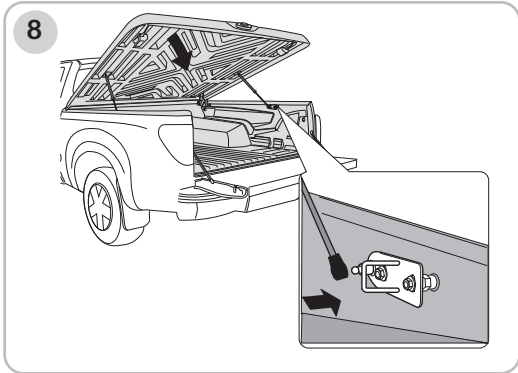

AEROKLAS

DECK COVER : SPEED

INSTALLATION MANUAL
คู่มือติดตั้ง

MITSUBISHI TRITON LONG BED DOUBLE CAB
มิตซูบิชิ ไทรทัน ลองเบด 4 ประตู

AEROKLAS CO., LTD.

62 Soi Bangna-Trad 25, Bangna, Bangkok 10260 THAILAND.
Tel : (662) 7443020-9 Fax : (662) 7443030
www.aeroklas.com, www.deck-cover.com E-mail: webinfo@aeroklas.com

PART LIST

COMPONENT PART

No.	(COMPONENT PART)	(Q'TY)
1.	DECK COVER	1
2.	FRONT CLAMP RH/LH	1/1
3.	REAR CLAMP RH/LH	1/1
4.	FRONT EXTENSION BOLT	4
5.	REAR EXTENSION BOLT	4
6.	U-LOCK FOR HINGE RH/LH	1/1
7.	PLATE LOCK	2
8.	GAS STRUT	2
9.	INSTALLATION MANUAL	1

TOOLS