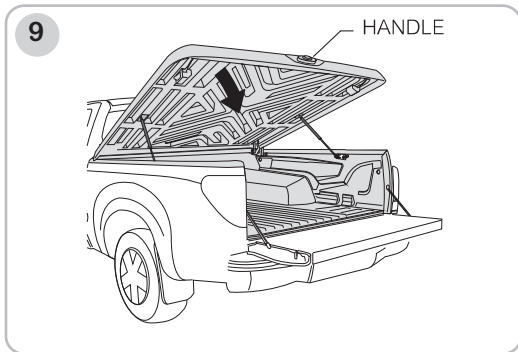

AEROKLAS

DECK COVER : SPEED

INSTALLATION MANUAL
คู่มือติดตั้ง

MITSUBISHI TRITON LONG BED DOUBLE CAB
มิตซูบิชิ ไทรทัน ลองเบด 4 ประตู

AEROKLAS CO., LTD.

62 Soi Bangna-Trad 25, Bangna, Bangkok 10260 THAILAND.
Tel : (662) 7443020-9 Fax : (662) 7443030
www.aeroklas.com, www.deck-cover.com E-mail: webinfo@aeroklas.com

PART LIST

COMPONENT PART

No.	(COMPONENT PART)	(Q'TY)
1.	DECK COVER	1
2.	FRONT CLAMP RH/LH	1/1
3.	REAR CLAMP RH/LH	1/1
4.	FRONT EXTENSION BOLT	4
5.	REAR EXTENSION BOLT	4
6.	U-LOCK FOR HINGE RH/LH	1/1
7.	PLATE LOCK	2
8.	GAS STRUT	2
9.	INSTALLATION MANUAL	1

TOOLS