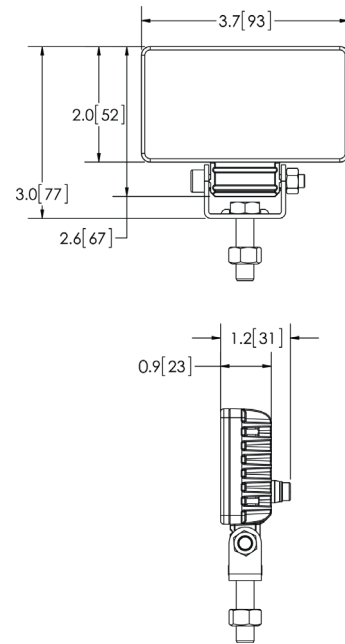

WORKLAMPS

EW2019 SERIES Rectangular LED

These compact worklamps offer the latest technology and very brightest white light for your application. The EW2019 Series flood beam patterns provide extremely high light intensity despite their small size. With three shapes to choose from, these high-voltage LED models offer a long and maintenance free life expectancy coupled with extremely low amp draw.

Models

PART NO.	VOLTAGE	AMPS	RAW LUMENS	EFFECTIVE LUMENS	TYPE
EW2019	12-24	0.4	600	550	Flood
EW2019-P	Package in pairs				

Features and Benefits

- Seven 3-watt LEDs
- 12-24V
- Compact design
- Aluminum heatsink housing
- Polycarbonate lens
- Zinc plated steel mounting bracket

Dimensions

Beam Pattern