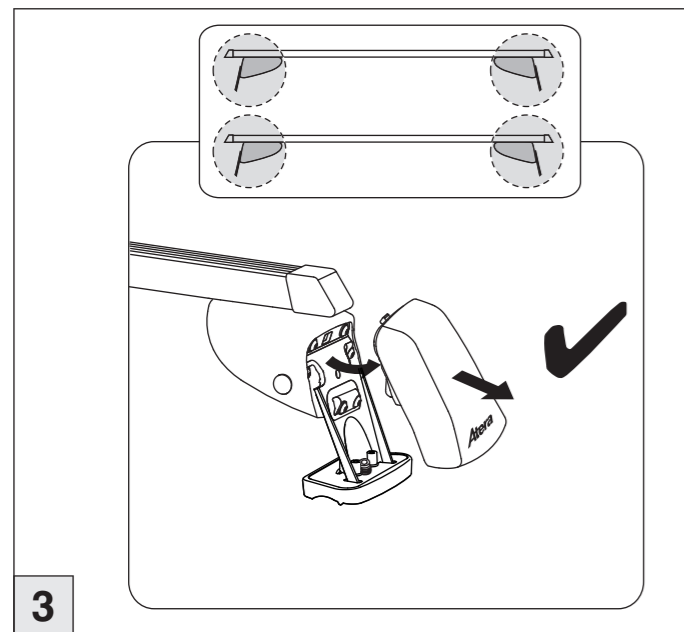

Atera SIGNO

Hyundai i 30 (5-türig/doors/portes) 08/2007–02/2017
Hyundai i 30 (3-türig/doors/portes) 01/2013–02/2017

Ford S-Max 05/2006–09/2015