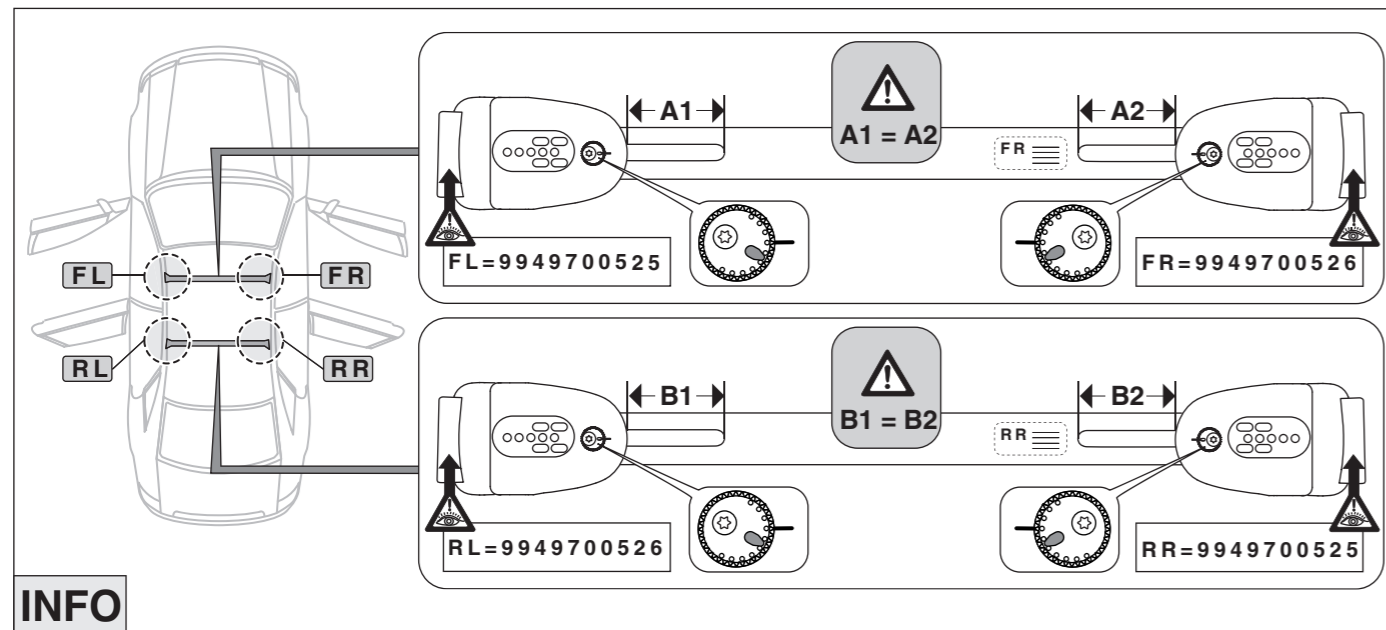

Atera SIGNO

Hyundai i 30 (5-türig/doors/portes) 08/2007–02/2017
Hyundai i 30 (3-türig/doors/portes) 01/2013–02/2017

Ford S-Max 05/2006–09/2015