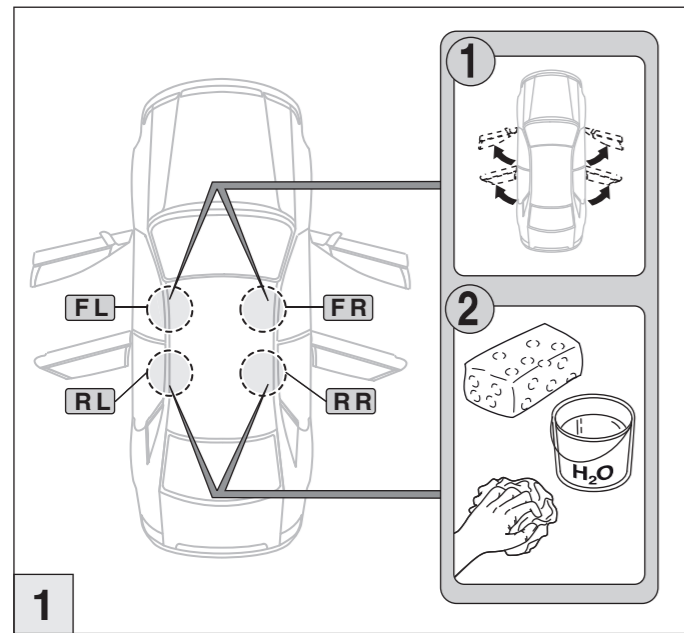

Atera SIGNO

Hyundai i 30 (5-türig/doors/portes) 08/2007–02/2017
Hyundai i 30 (3-türig/doors/portes) 01/2013–02/2017

Ford S-Max 05/2006–09/2015