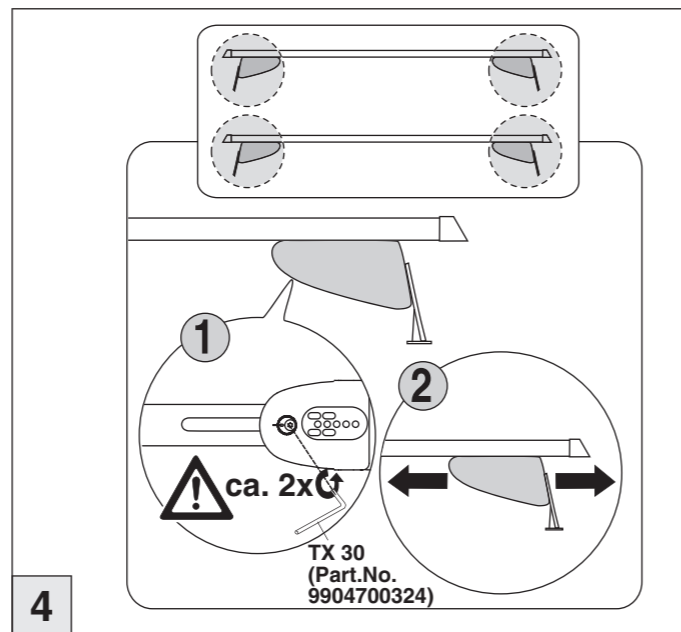

Atera SIGNO

Hyundai i 30 (5-türig/doors/portes) 08/2007–02/2017
Hyundai i 30 (3-türig/doors/portes) 01/2013–02/2017

Ford S-Max 05/2006–09/2015