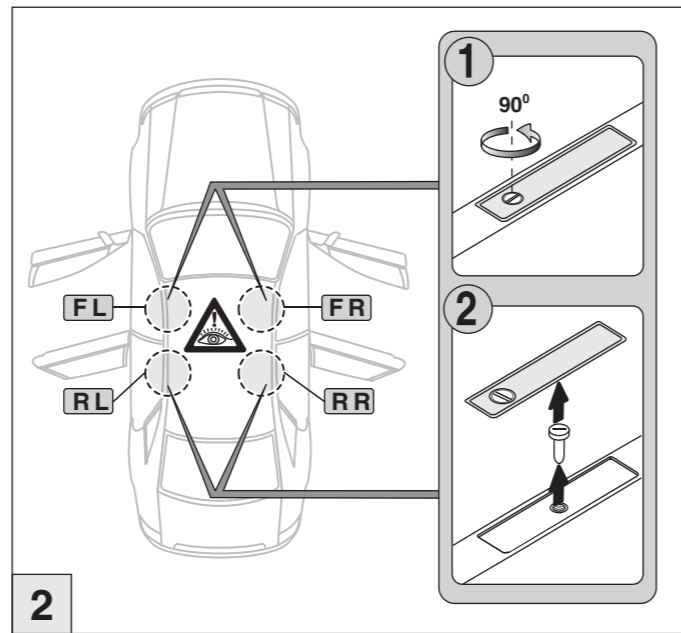

Atera SIGNO

Hyundai i 30 (5-türig/doors/portes) 08/2007–02/2017
Hyundai i 30 (3-türig/doors/portes) 01/2013–02/2017

Ford S-Max 05/2006–09/2015