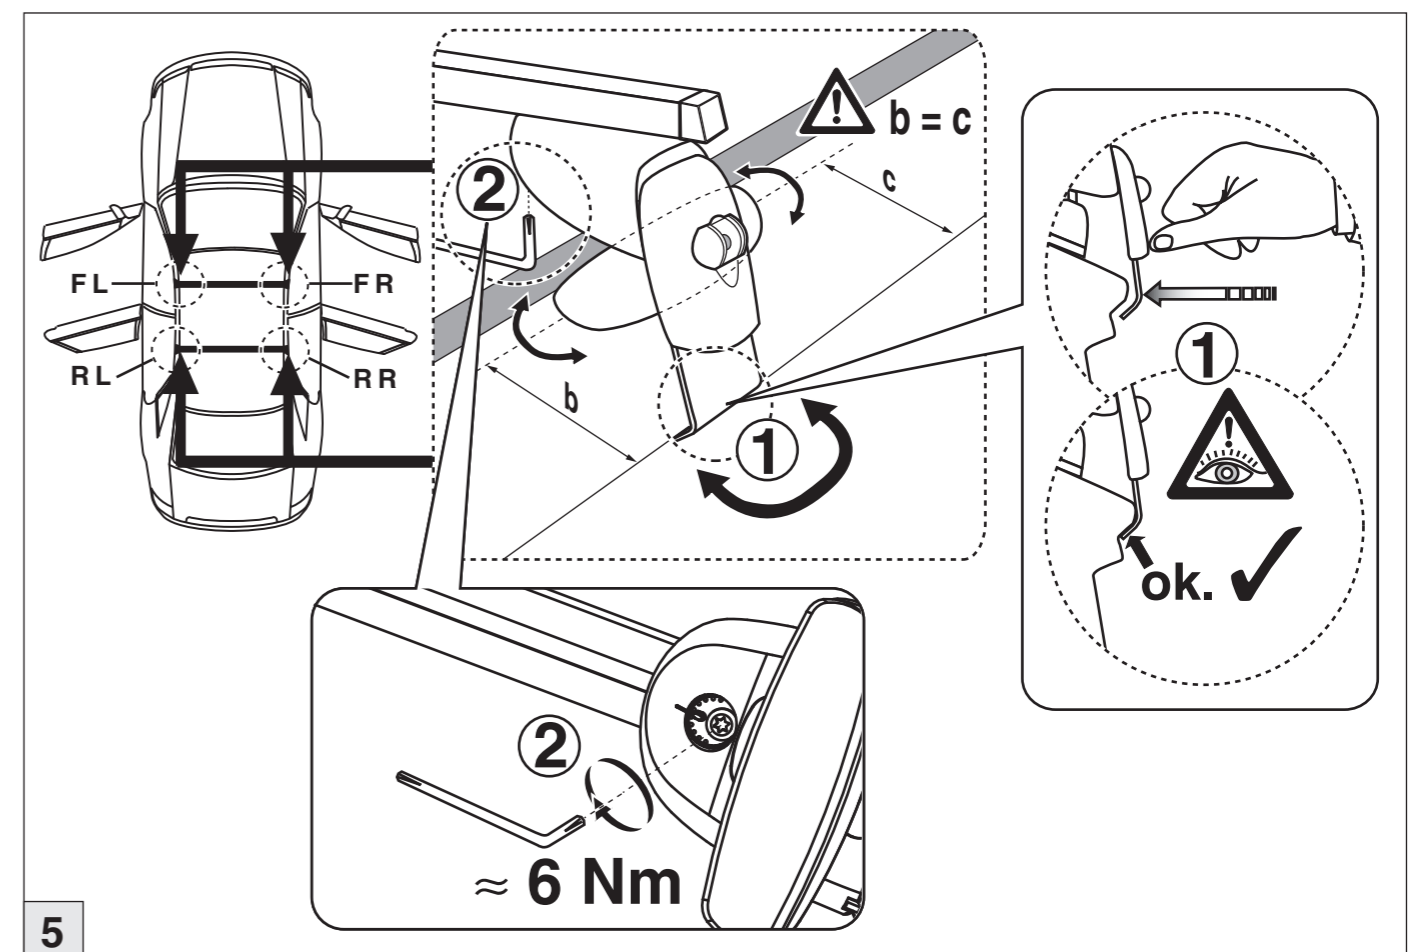

Atera SIGNO

Toyota
Aygo (5-türig/doors/portes)

07/2005–07/2014

INFO

1

2

3

Atera SIGNO

Toyota
Aygo (5-türig/doors/portes)

07/2005–07/2014

4

5