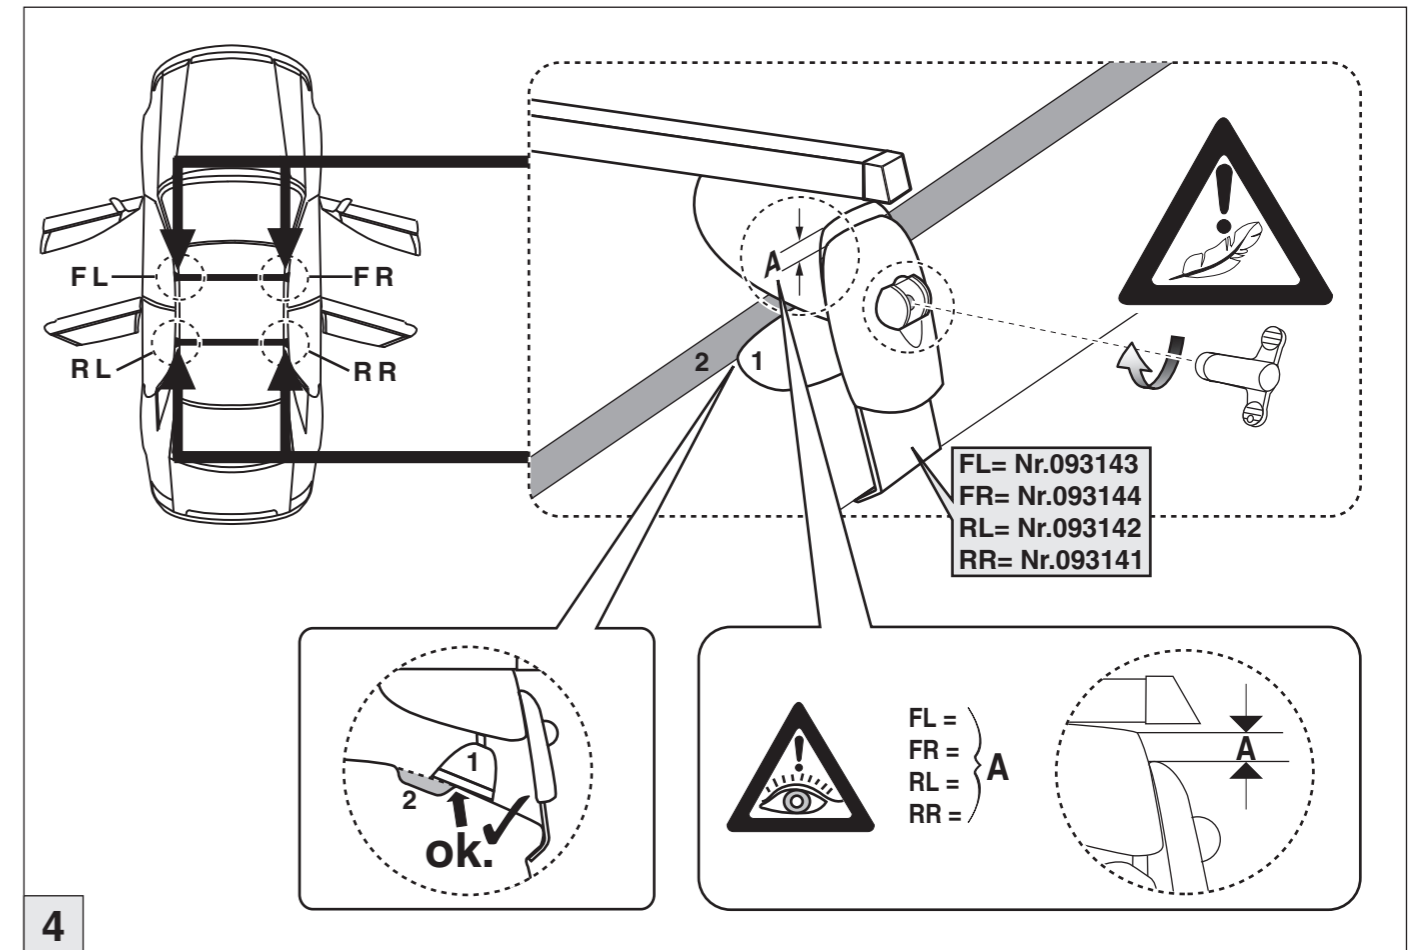

Atera SIGNO

Toyota
Aygo (5-türig/doors/portes)

07/2005–07/2014