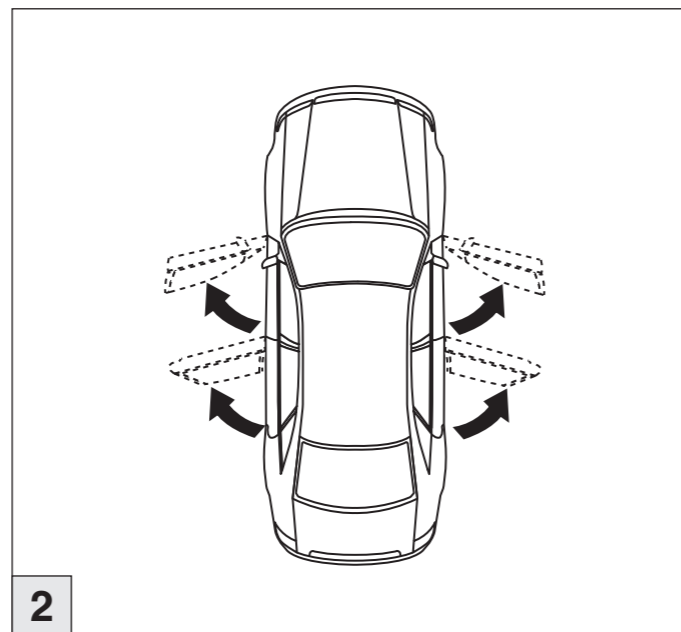

Atera SIGNO

Toyota
Aygo (5-türig/doors/portes)

07/2005–07/2014

INFO

1

2

3

Atera SIGNO

Toyota
Aygo (5-türig/doors/portes)

07/2005–07/2014

4

5